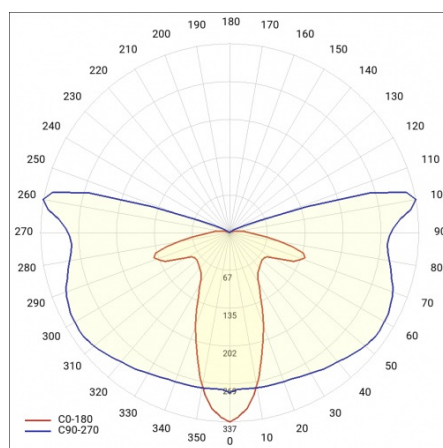

## TECHNICAL PARAMETERS TABLE

Index:	664748	Colour of the body:	grey
Rated power of the luminaire [W]:	64	Mounting version:	side, top
Light source:	LED module	Working temperature [°C]:	from -15 to +35
Colour temperature [K]:	5700	Tilt angle adjustment [°]:	od -5 do +15
Luminous flux [lm]:	7800	Lateral surface (SCx) [m2]:	0.018
Diffuser type:	matrix led	Wire type:	H07RN-F
Energy efficiency class:	D	Cable length [m]:	0.50
Luminous efficacy [lm/W]:	151	Protection type:	10
Electrical protection class:	I	Number on the palette [pcs]:	62
Colour rendering index:	>80	Net weight [kg]:	1.900
SDCM:	≤ 3	Category type:	street lighting
Power factor:	0.93	LED lifespan L70B50 [h]:	122000
Diffuser material:	PC	LED lifespan L80B20 [h]:	77000
Diffuser colour:	transparent	LED lifespan L90B10 [h]:	36000
Optics material:	PC	Light distribution type:	uliczny
Optics:	matrix lens	Manual:	<a href="#">Download PDF</a>
Dimensions (H/W/T/S) [mm]:	640/113/233	CE certificate:	<a href="#">273/2023</a>
Mounting dimensions [mm]:	ø60	Warranty [years]:	5
Material of the body:	PP 35%GF	ENEC Certificate:	<a href="#">0323/ENEC/23</a>
Ingress protection:	IP66	Pliik LDT:	<a href="#">Download</a>
Impact resistance:	IK08		

## LIGHT CURVES