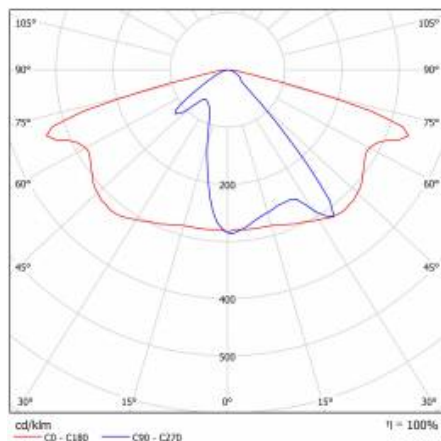

ASTRA LED BASIC 7300LM 830 IP66 I CL. SP10KV 64W

DETAILED CARD

TECHNICAL PARAMETERS TABLE

Index:	664632	Impact resistance:	IK08
Light source:	LED module	Colour of the body:	grey
Rated power of the luminaire [W]:	64	Mounting version:	side, top
Luminous flux [lm]:	7300	Working temperature [°C]:	from -15 to +35
Luminous efficacy [lm/W]:	151	Beam angle adjustment [°]:	od -5 do +15
Energy efficiency class:	E	Lateral surface (SCx) [m2]:	0.018
Electrical protection class:	I	Wire type:	H07RN-F
Colour temperature [K]:	3000	Cable length [m]:	0.50
Colour rendering index:	>80	Protection type:	10
SDCM:	≤ 3	Number on the palette [pcs]:	62
Power factor:	0.93	Net weight [kg]:	1.900
Diffuser material:	PC	Category type:	street lighting
Diffuser type:	matrix led	LED lifespan L70B50 [h]:	122000
Diffuser colour:	transparent	LED lifespan L80B20 [h]:	77000
Optics material:	PC	LED lifespan L90B10 [h]:	36000
Optics:	matrix lens	Light distribution type:	uliczny
Dimensions (H/W/T/S) [mm]:	640/113/233	Manual:	Download PDF
Mounting dimensions [mm]:	ø60	CE certificate:	273/2023
Material of the body:	PP 35%GF	Warranty [years]:	5
Ingress protection:	IP66	ENEC Certificate:	0323/ENEC/23

LIGHT CURVES