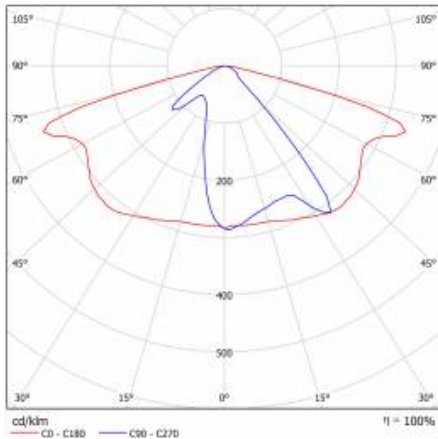

ASTRA LED BASIC 7300LM 830 IP66 I CL. SP10KV 64W

DETAILED CARD

TECHNICAL PARAMETERS TABLE

Index:	664632	Impact resistance:	IK08
Light source:	LED module	Colour of the body:	grey
Rated power of the luminaire [W]:	64	Mounting version:	side, top
Luminous flux [lm]:	7300	Working temperature [°C]:	from -15 to +35
Luminous efficacy [lm/W]:	151	Tilt angle adjustment [°]:	od -5 do +15
Energy efficiency class:	E	Lateral surface (SCx) [m2]:	0.018
Electrical protection class:	I	Wire type:	H07RN-F
Colour temperature [K]:	3000	Cable length [m]:	0.50
Colour rendering index:	>80	Protection type:	10
SDCM:	≤ 3	Number on the palette [pcs]:	62
Power factor:	0.93	Net weight [kg]:	1.900
Diffuser material:	PC	Category type:	street lighting
Diffuser type:	matrix led	LED lifespan L70B50 [h]:	122000
Diffuser colour:	transparent	LED lifespan L80B20 [h]:	77000
Optics material:	PC	LED lifespan L90B10 [h]:	36000
Optics:	matrix lens	Light distribution type:	uliczny
Dimensions (H/W/T/S) [mm]:	640/113/233	Manual:	Download PDF
Mounting dimensions [mm]:	ø60	CE certificate:	273/2023
Material of the body:	PP 35%GF	Warranty [years]:	5
Ingress protection:	IP66	ENEC Certificate:	0323/ENEC/23

LIGHT CURVES