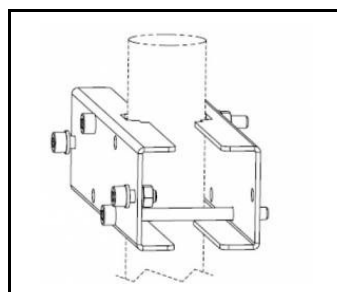

QUEST 2 LED M/L Pole
holder (567728)

Card creation date: 27 August 2024

The company reserves the right to make design changes or upgrades in the presented product. Product data sheet does not constitute an offer. * Parameter tolerance is +/- 10%

This product is a subject to electric and electronic waste equipment regulations (WEEE).

Certificate CE - Nr: 86/2021