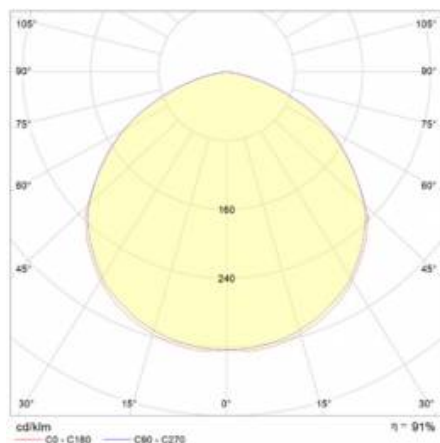

TECHNICAL PARAMETERS TABLE

Index:	741012	Dimensions (H/W/T/S) [mm]:	321/424/37
Light source:	LED	Impact resistance:	IK09
Rated power of the luminaire [W]:	122	Ingress protection:	IP66
Supply voltage [V]:	220 - 240	Mounting version:	surface
Frequency [Hz]:	50 - 60	Working temperature [°C]:	from -20 to +35
Luminous flux [lm]:	16500	Lateral surface (SCx) [m2]:	0.140
Luminous efficacy [lm/W]:	135	Net weight [kg]:	4.200
Energy efficiency class:	D	Warranty [years]:	5
Electrical protection class:	I	LED lifespan L70B50 [h]:	125000
Colour temperature [K]:	4000	LED lifespan L80B20 [h]:	79000
Colour rendering index:	>80	LED lifespan L90B10 [h]:	38000
SDCM:	≤ 3	Cable length [m]:	0.90
Beam angle [°]:	120	Photobiological safety:	Risk Group 1 (no photobiological hazard under normal behavioral limitation)
Surge protection [kV]:	10	Mark D:	yes
Diffuser material:	glass	Additional accessories:	protective grid, pole mount, wall mount
Diffuser type:	transparent	The number of implement units:	1
Material of the body:	aluminium	Warranty [years]:	5
Colour of the body:	anthracite grey	CE certificate:	86/2021
DIMM DALI:	yes	PZH certificate:	B-BK-60212-0480/21
Version:	M	Manual:	Download PDF

LIGHT CURVES