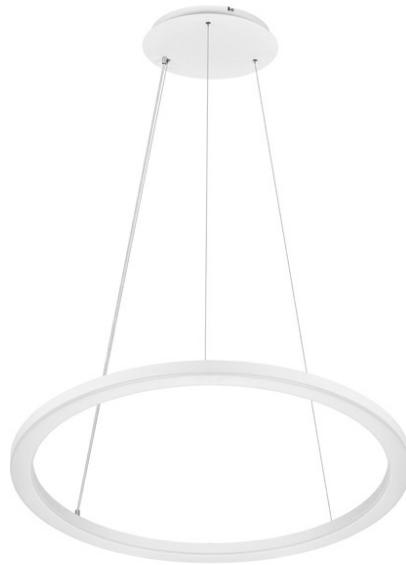

SOLANTO Z 900MM 3230LM 830 IP20 I CL. DALI OPAL WHITE 38W

DETAILED CARD

TECHNICAL PARAMETERS

Light source:	LED module
Rated power [W] - range:	38
Colour temperature [K]:	3000
Luminous flux of the luminaire [lm] - range:	3230
Ingress protection:	IP20
Electrical protection class:	I
Diffuser material:	PS
Diffuser type:	OPAL
Colour of the body:	white

CHARACTERISTICS

Suspended or surface-mounted ring-shaped LED luminaire, allowing for an attractive arrangement of representative interiors. The luminaire is made of steel powder coated in white, black or other color to fit the character of the interior. The milky diffuser made with thermoforming method emphasises the decorative character of the luminaire. The pendant option includes a complete pendant system with a central box.

Multi LED versions allow you to choose from 4 flux and power settings increasing the versatility and functionality of the luminaire, while reducing the number of indexes to the necessary minimum.

APPLICATION

SOLANTO is an extremely glamorous pendant or surface mounted luminaire, dedicated to such interiors as lobbies, receptions, shopping malls, showrooms. It can be also used in apartments and apartments, perfectly fitting into stylish surroundings.