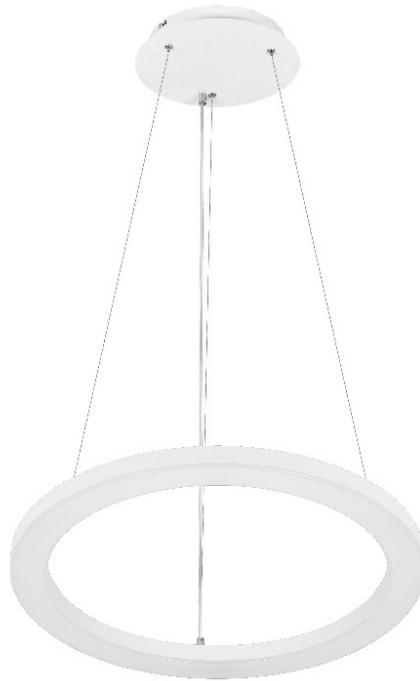

SOLANTO Z 600MM 6100LM 830 IP20 I CL. DALI OPAL WHITE 53W

DETAILED CARD

TECHNICAL PARAMETERS

Light source:	LED module
Rated power [W] - range:	53
Colour temperature [K]:	3000
Luminous flux of the luminaire [lm] - range:	6100
Ingress protection:	IP20
Electrical protection class:	I
Diffuser material:	PS
Diffuser type:	OPAL
Colour of the body:	white

CHARACTERISTICS

Suspended or surface-mounted ring-shaped LED luminaire, allowing for an attractive arrangement of representative interiors. The luminaire is made of steel powder coated in white, black or other color to fit the character of the interior. The milky diffuser made with thermoforming method emphasises the decorative character of the luminaire. The pendant option includes a complete pendant system with a central box.

Multi LED versions allow you to choose from 4 flux and power settings increasing the versatility and functionality of the luminaire, while reducing the number of indexes to the necessary minimum.

APPLICATION

SOLANTO is an extremely glamorous pendant or surface mounted luminaire, dedicated to such interiors as lobbies, receptions, shopping malls, showrooms. It can be also used in apartments and apartments, perfectly fitting into stylish surroundings.