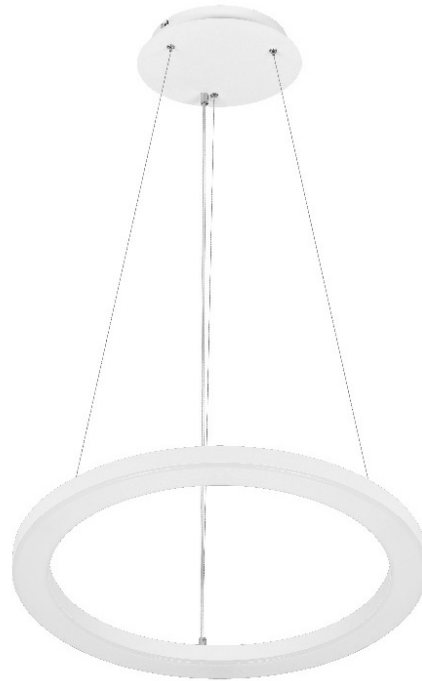

SOLANTO Z 600MM 3230LM 830 IP20 I CL. DALI OPAL WHITE 38W

DETAILED CARD

TECHNICAL PARAMETERS

Light source:	LED module
Rated power [W] - range:	38
Colour temperature [K]:	3000
Luminous flux of the luminaire [lm] - range:	3230
Ingress protection:	IP20
Electrical protection class:	I
Diffuser material:	PS
Diffuser type:	OPAL
Colour of the body:	white

CHARACTERISTICS

Suspended or surface-mounted ring-shaped LED luminaire, allowing for an attractive arrangement of representative interiors. The luminaire is made of steel powder coated in white, black or other color to fit the character of the interior. The milky diffuser made with thermoforming method emphasises the decorative character of the luminaire. The pendant option includes a complete pendant system with a central box.

Multi LED versions allow you to choose from 4 flux and power settings increasing the versatility and functionality of the luminaire, while reducing the number of indexes to the necessary minimum.

APPLICATION

SOLANTO is an extremely glamorous pendant or surface mounted luminaire, dedicated to such interiors as lobbies, receptions, shopping malls, showrooms. It can be also used in apartments and apartments, perfectly fitting into stylish surroundings.