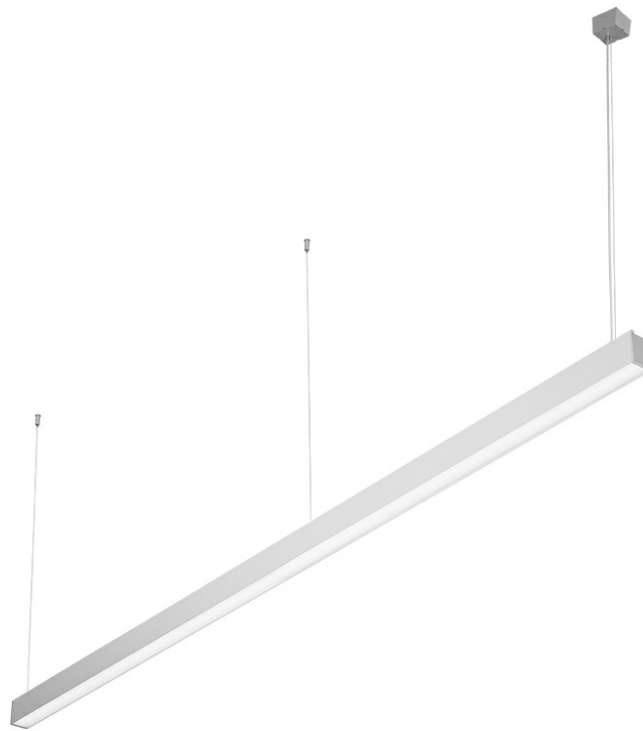

BARIS 52 LED Z 4503MM 7800LM 840 IP44 I CL. PLX ANODE (67W)

DETAILED CARD

TECHNICAL PARAMETERS

Index:	460241
Rated power of the luminaire [W]*:	67
Luminous flux [lm]*:	7800
Colour temperature [K]:	4000
Ingress protection:	IP44
Energy efficiency class:	D
Material of the body:	aluminium
Colour of the body:	grey
Diffuser material:	PC

CHARACTERISTICS

Suspended or surface-mounted luminaire with classic proportions and modern design. The design of the luminaire allows you to create lines up to 6 meters long with no need to join the profile and up to 25 meters without diffuser joints. Straight connectors and luminous L, T, X, V-shaped bends allow you to create virtually unlimited sequences of straight lines, figures and patterns. The body of the luminaire consists of an anodised aluminium profile in grey or an aluminium profile painted in white or black (other colours available on request). Optical system in the form of a prismatic diffuser (PRM); of a dedicated, flexible opal diffuser that evenly illuminates the luminaire or with a raster that meets the stringent UGR <19 glare requirements. The luminaire's modularity and disassembly capabilities allow the replacement of electronic components such as the LED strip, power supply and the diffuser. The luminaire's profile is compatible with intelligent IOT modules, which also allows to optimise the provided level and amount of light, as well as the direct/indirect version that allows some of the light to be directed upwards to illuminate the ceiling.

Attention: for surface mounted and suspended BARIS 52 LED luminaire (OPAL, PRM, UGR) it is necessary to order separately a diffuser (available as an accessory) with an appropriate length being the sum of all lines. Luminaire diffuser with a maximum length of 25m, available in 0.5m length increments, are cut to length by the contractor. Connectors (T, X, L, V) are fitted with OPAL diffuser. T, X, L, V connectors with diffusers UGR and PRM are available on request.