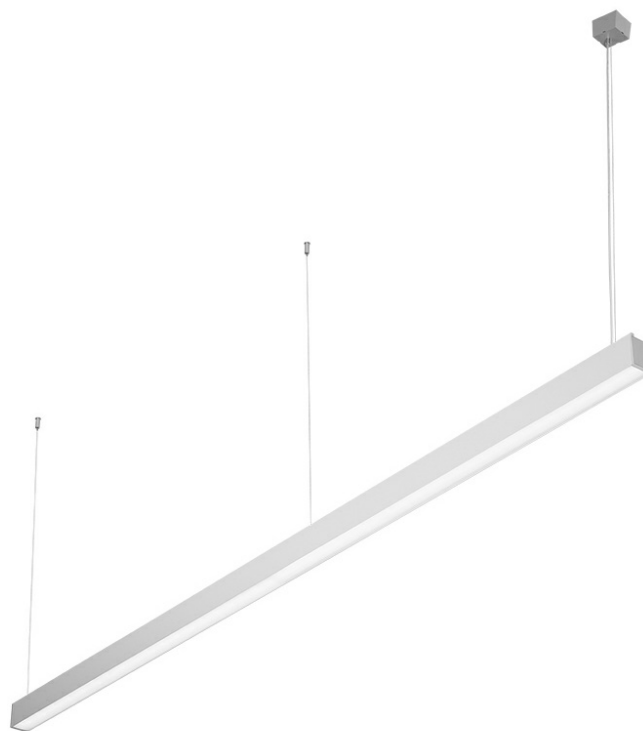

BARIS 52 LED Z 4503MM 7300LM 840 IP44 I CL. UGR ANODE (58W)

DETAILED CARD

TECHNICAL PARAMETERS

Index:	460906
Rated power of the luminaire [W]*:	58
Luminous flux [lm]*:	7300
Colour temperature [K]:	4000
Ingress protection:	IP44
Energy efficiency class:	D
Material of the body:	aluminium
Colour of the body:	grey
Diffuser material:	PC

CHARACTERISTICS

Suspended or surface-mounted luminaire with classic proportions and modern design. The design of the luminaire allows you to create lines up to 6 meters long with no need to join the profile and up to 25 meters without diffuser joints. Straight connectors and luminous L, T, X, V-shaped bends allow you to create virtually unlimited sequences of straight lines, figures and patterns. The body of the luminaire consists of an anodised aluminium profile in grey or an aluminium profile painted in white or black (other colours available on request). Optical system in the form of a prismatic diffuser (PRM); of a dedicated, flexible opal diffuser that evenly illuminates the luminaire or with a raster that meets the stringent UGR <19 glare requirements. The luminaire's modularity and disassembly capabilities allow the replacement of electronic components such as the LED strip, power supply and the diffuser. The luminaire's profile is compatible with intelligent IOT modules, which also allows to optimise the provided level and amount of light, as well as the direct/indirect version that allows some of the light to be directed upwards to illuminate the ceiling.

Attention: for surface mounted and suspended BARIS 52 LED luminaire (OPAL, PRM, UGR) it is necessary to order separately a diffuser (available as an accessory) with an appropriate length being the sum of all lines. Luminaire diffuser with a maximum length of 25m, available in 0.5m length increments, are cut to length by the contractor. Connectors (T, X, L, V) are fitted with OPAL diffuser. T, X, L, V connectors with diffusers UGR and PRM are available on request.