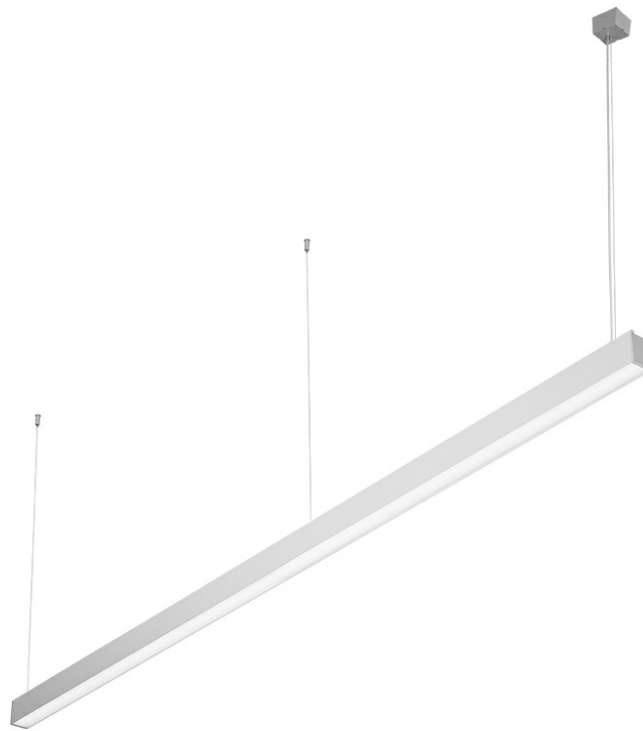

BARIS 52 LED Z 4223MM 7200LM 840 IP44 I CL. PLX ANODE (63W)

DETAILED CARD

TECHNICAL PARAMETERS

Index:	460227
Rated power of the luminaire [W]*:	63
Luminous flux [lm]*:	7200
Colour temperature [K]:	4000
Ingress protection:	IP44
Energy efficiency class:	E
Material of the body:	aluminium
Colour of the body:	grey
Diffuser material:	PC

CHARACTERISTICS

Suspended or surface-mounted luminaire with classic proportions and modern design. The design of the luminaire allows you to create lines up to 6 meters long with no need to join the profile and up to 25 meters without diffuser joints. Straight connectors and luminous L, T, X, V-shaped bends allow you to create virtually unlimited sequences of straight lines, figures and patterns. The body of the luminaire consists of an anodised aluminium profile in grey or an aluminium profile painted in white or black (other colours available on request). Optical system in the form of a prismatic diffuser (PRM); of a dedicated, flexible opal diffuser that evenly illuminates the luminaire or with a raster that meets the stringent UGR <19 glare requirements. The luminaire's modularity and disassembly capabilities allow the replacement of electronic components such as the LED strip, power supply and the diffuser. The luminaire's profile is compatible with intelligent IOT modules, which also allows to optimise the provided level and amount of light, as well as the direct/indirect version that allows some of the light to be directed upwards to illuminate the ceiling.

Attention: for surface mounted and suspended BARIS 52 LED luminaire (OPAL, PRM, UGR) it is necessary to order separately a diffuser (available as an accessory) with an appropriate length being the sum of all lines. Luminaire diffuser with a maximum length of 25m, available in 0.5m length increments, are cut to length by the contractor. Connectors (T, X, L, V) are fitted with OPAL diffuser. T, X, L, V connectors with diffusers UGR and PRM are available on request.