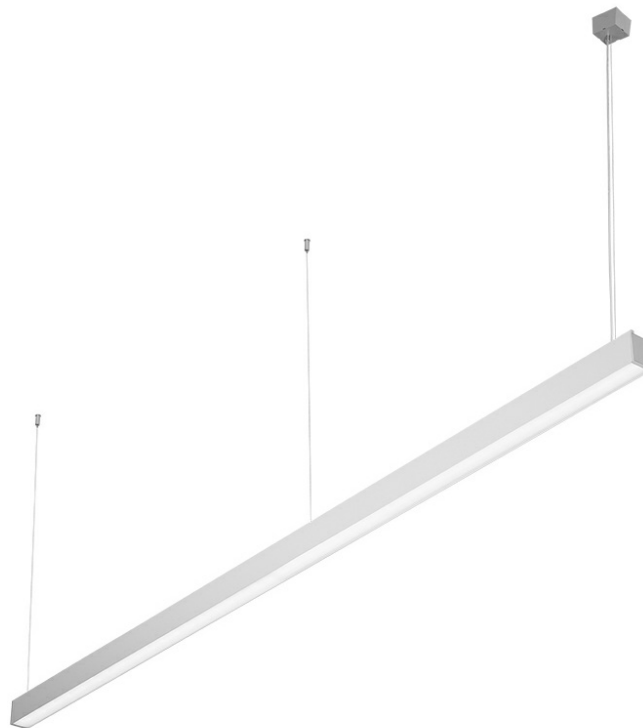

# BARIS 52 LED Z 4223MM 7200LM 840 IP44 I CL. PLX ANODE (63W)

DETAILED CARD

## CHARACTERISTICS

Suspended or surface-mounted luminaire with classic proportions and modern design. The design of the luminaire allows you to create lines up to 6 meters long with no need to join the profile and up to 25 meters without diffuser joints. Straight connectors and luminous L, T, X, V-shaped bends allow you to create virtually unlimited sequences of straight lines, figures and patterns. The body of the luminaire consists of an anodised aluminium profile in grey or an aluminium profile painted in white or black (other colours available on request). Optical system in the form of a prismatic diffuser (PRM); of a dedicated, flexible opal diffuser that evenly illuminates the luminaire or with a raster that meets the stringent UGR <19 glare requirements. The luminaire's modularity and disassembly capabilities allow the replacement of electronic components such as the LED strip, power supply and the diffuser. The luminaire's profile is compatible with intelligent IOT modules, which also allows to optimise the provided level and amount of light, as well as the direct/indirect version that allows some of the light to be directed upwards to illuminate the ceiling.

Attention: for surface mounted and suspended BARIS 52 LED luminaire (OPAL, PRM, UGR) it is necessary to order separately a diffuser (available as an accessory) with an appropriate length being the sum of all lines. Luminaire diffuser with a maximum length of 25m, available in 0.5m length increments, are cut to length by the contractor. Connectors (T, X, L, V) are fitted with OPAL diffuser. T, X, L, V connectors with diffusers UGR and PRM are available on request.