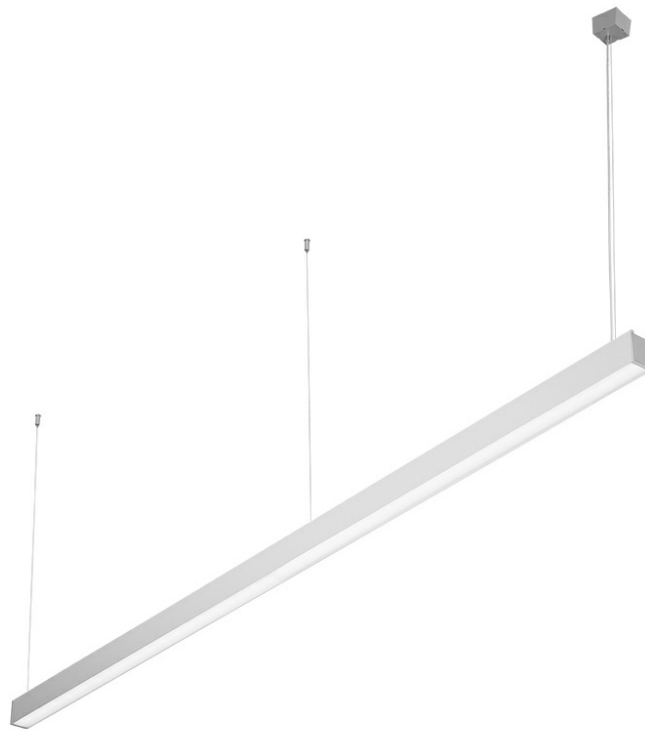

BARIS 52 LED Z 3663MM 6300LM 840 IP44 I CL. PLX ANODE (54W)

DETAILED CARD

TECHNICAL PARAMETERS

Index:	460180
Rated power of the luminaire [W]*:	54
Luminous flux [lm]*:	6300
Colour temperature [K]:	4000
Ingress protection:	IP44
Energy efficiency class:	D
Material of the body:	aluminium
Colour of the body:	grey
Diffuser material:	PC

CHARACTERISTICS

Suspended or surface-mounted luminaire with classic proportions and modern design. The design of the luminaire allows you to create lines up to 6 meters long with no need to join the profile and up to 25 meters without diffuser joints. Straight connectors and luminous L, T, X, V-shaped bends allow you to create virtually unlimited sequences of straight lines, figures and patterns. The body of the luminaire consists of an anodised aluminium profile in grey or an aluminium profile painted in white or black (other colours available on request). Optical system in the form of a prismatic diffuser (PRM); of a dedicated, flexible opal diffuser that evenly illuminates the luminaire or with a raster that meets the stringent UGR <19 glare requirements. The luminaire's modularity and disassembly capabilities allow the replacement of electronic components such as the LED strip, power supply and the diffuser. The luminaire's profile is compatible with intelligent IOT modules, which also allows to optimise the provided level and amount of light, as well as the direct/indirect version that allows some of the light to be directed upwards to illuminate the ceiling.

Attention: for surface mounted and suspended BARIS 52 LED luminaire (OPAL, PRM, UGR) it is necessary to order separately a diffuser (available as an accessory) with an appropriate length being the sum of all lines. Luminaire diffuser with a maximum length of 25m, available in 0.5m length increments, are cut to length by the contractor. Connectors (T, X, L, V) are fitted with OPAL diffuser. T, X, L, V connectors with diffusers UGR and PRM are available on request.