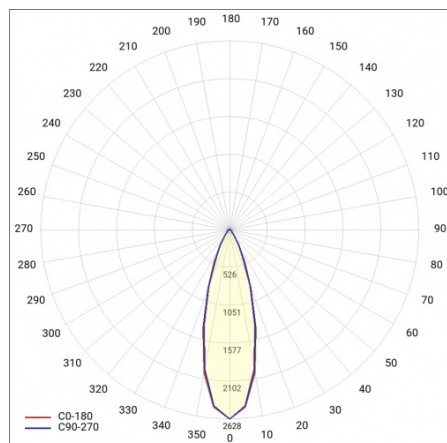

BARIS 52 LED Z 2123MM 3700LM 840 IP44 I CL. PLX ANODE (31W)

DETAILED CARD

TECHNICAL PARAMETERS TABLE

Index:	460074	Diffuser material:	PC
Rated power of the luminaire [W]:	31	Colour of the body:	grey
EAN:	5905963460074	Diffuser colour:	milky
Colour temperature [K]:	4000	Material of the body:	aluminium
Luminous flux [lm]:	3700	Dimensions (H/W/T/S) [mm]:	69/52/2123
Diffuser type:	OPAL	Ingress protection:	IP44
Supply voltage [V]:	220 - 240	Mounting version:	suspended
Frequency [Hz]:	50 - 60	Impact resistance:	IK03
Luminous efficacy [lm/W]:	120	Net weight [kg]:	3.180
Energy efficiency class:	D	Photobiological safety:	Risk Group 1 (no photobiological hazard under normal behavioral limitation)
Electrical protection class:	I	Warranty [years]:	5
Colour rendering index:	>80	CE certificate:	231/2023
SDCM:	≤ 3	ENEC Certificate:	PL BBJ/006/2022/M1
LED lifespan L70B50 [h]:	120 000	PZH certificate:	B-BK-60112-0357/2023
LED lifespan L80B20 [h]:	75 000	Manual:	Download PDF
LED lifespan L90B10 [h]:	36 000	Pliik LDT:	Download
Power factor:	0.97		

LIGHT CURVES