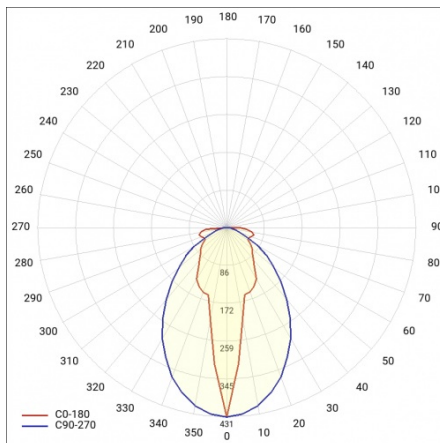

BARIS 52 LED N 4503MM 7800LM 840 IP44 I CL. PLX ANODE (67W)

DETAILED CARD

TECHNICAL PARAMETERS TABLE

Index:	460579	Diffuser material:	PC
Rated power of the luminaire [W]:	67	Colour of the body:	grey
EAN:	5905963460579	Diffuser colour:	milky
Colour temperature [K]:	4000	Material of the body:	aluminium
Luminous flux [lm]:	7800	Dimensions (H/W/T/S) [mm]:	69/52/4503
Diffuser type:	OPAL	Ingress protection:	IP44
Supply voltage [V]:	220 - 240	Mounting version:	surface
Frequency [Hz]:	50 - 60	Impact resistance:	IK03
Luminous efficacy [lm/W]:	116	Net weight [kg]:	6.750
Energy efficiency class:	D	Photobiological safety:	Risk Group 1 (no photobiological hazard under normal behavioral limitation)
Electrical protection class:	I	Warranty [years]:	5
Colour rendering index:	>80	CE certificate:	231/2023
SDCM:	≤ 3	ENEC Certificate:	PL BBJ/006/2022/M1
LED lifespan L70B50 [h]:	120 000	PZH certificate:	B-BK-60112-0357/2023
LED lifespan L80B20 [h]:	75 000	Manual:	Download PDF
LED lifespan L90B10 [h]:	36 000	Pliik LDT:	Download
Power factor:	0.97		

LIGHT CURVES