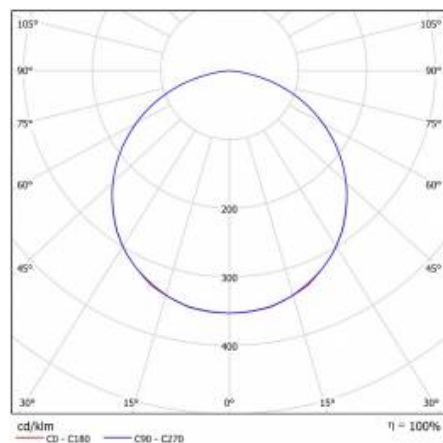

DETAILED CARD

TECHNICAL PARAMETERS TABLE

Index:	630255	Ingress protection:	IP20
Light source:	LED module	Mounting version:	suspended
Nominal power [W]:	44	Working temperature [°C]:	from -20 to +35
Rated power of the luminaire [W]:	46.10	Cable length [m]:	1
Supply voltage [V]:	220-240	Net weight [kg]:	5.200
Frequency [Hz]:	50 - 60	EAN:	5905963630255
Luminous flux [lm]:	4750	Category type:	louvres
Luminous efficacy [lm/W]:	103	CE certificate:	362/2023
Energy efficiency class:	E	SDCM:	≤ 3
Electrical protection class:	II	Power factor:	0.95
Colour temperature [K]:	3000	PZH certificate:	B-BK-60212-0070/20 B-BK-60212-0042/20
Colour rendering index:	>80	LED lifespan L70B50 [h]:	125000
Beam angle [°]:	120	LED lifespan L80B20 [h]:	82000
Diffuser material:	PS	Manual:	Download PDF
Material of the body:	ABS	LED lifespan L90B10 [h]:	40000
Colour of the body:	white	ETIM class:	EC001743
Dimensions (H/W/T/S) [mm]:	1195/250/69	Photobiological safety:	Risk Group 1 (no photobiological hazard under normal behavioral limitation)
Mounting dimensions [mm]:	980	Warranty [years]:	5

LIGHT CURVES

Card creation date: 31 March 2021

The company reserves the right to make design changes or upgrades in the presented product. Product data sheet does not constitute an offer. * Parameter tolerance is +/- 10%

This product is a subject to electric and electronic waste equipment regulations (WEEE).

Certificate CE - Nr: 362/2023

Lena Lighting S.A.
ul. Kórnicka 52, 63-000 Środa Wielkopolska
tel. +48 61 28 60 333 (Pn-Pt, 8-16), e-mail: hello@lenalighting.pl, www.lenalighting.pl