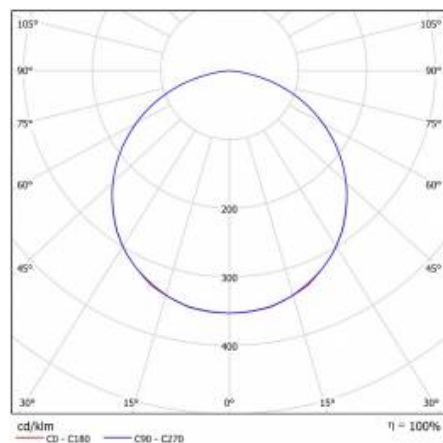

DETAILED CARD

TECHNICAL PARAMETERS TABLE

Index:	630248	Ingress protection:	IP20
Light source:	LED module	Mounting version:	suspended
Nominal power [W]:	44	Working temperature [°C]:	from -20 to +35
Rated power of the luminaire [W]:	46.10	Cable length [m]:	1
Supply voltage [V]:	220-240	Net weight [kg]:	5.200
Frequency [Hz]:	50 - 60	EAN:	5905963630248
Luminous flux [lm]:	5150	Category type:	louvres
Luminous efficacy [lm/W]:	111	CE certificate:	362/2023
Energy efficiency class:	E	SDCM:	≤ 3
Electrical protection class:	II	Power factor:	0.95
Colour temperature [K]:	4000	PZH certificate:	B-BK-60212-0070/20 B-BK-60212-0042/20
Colour rendering index:	>80	LED lifespan L70B50 [h]:	125000
Beam angle [°]:	120	LED lifespan L80B20 [h]:	82000
Diffuser material:	PS	Manual:	Download PDF
Material of the body:	ABS	LED lifespan L90B10 [h]:	40000
Colour of the body:	white	ETIM class:	EC001743
Dimensions (H/W/T/S) [mm]:	1195/250/69	Photobiological safety:	Risk Group 1 (no photobiological hazard under normal behavioral limitation)
Mounting dimensions [mm]:	980	Warranty [years]:	5

LIGHT CURVES

Card creation date: 30 October 2021

The company reserves the right to make design changes or upgrades in the presented product. Product data sheet does not constitute an offer. * Parameter tolerance is +/- 10%

This product is a subject to electric and electronic waste equipment regulations (WEEE).

Certificate CE - Nr: 362/2023

Lena Lighting S.A.
ul. Kórnicka 52, 63-000 Środa Wielkopolska
tel. +48 61 28 60 333 (Pn-Pt, 8-16), e-mail: hello@lenalighting.pl, www.lenalighting.pl