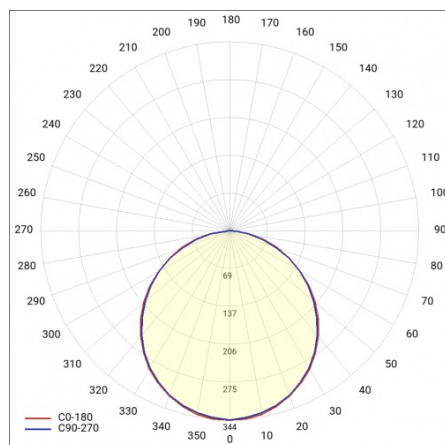

TECHNICAL PARAMETERS TABLE

Nominal power [W]:	44	Mounting version:	suspended
Index:	630248	Working temperature [°C]:	from -20 to +35
Colour temperature [K]:	4000	Cable length [m]:	1
Light source:	LED module	Net weight [kg]:	5.200
Luminous flux [lm]:	5150	EAN:	5905963630248
Energy efficiency class:	E	Category type:	louvres
Rated power of the luminaire [W]:	46.10	CE certificate:	362/2023
Supply voltage [V]:	220-240	SDCM:	≤ 3
Frequency [Hz]:	50 - 60	Power factor:	0.95
Luminous efficacy [lm/W]:	111	PZH certificate:	B-BK-60212-0070/20 B-BK-60212-0042/20
Electrical protection class:	II	LED lifespan L70B50 [h]:	125000
Colour rendering index:	>80	LED lifespan L80B20 [h]:	82000
Beam angle [°]:	120	Manual:	Download PDF
Diffuser material:	PS	LED lifespan L90B10 [h]:	40000
Material of the body:	ABS	ETIM class:	EC001743
Colour of the body:	white	Photobiological safety:	Risk Group 1 (no photobiological hazard under normal behavioral limitation)
Dimensions (H/W/T/S) [mm]:	1195/250/69	Warranty [years]:	5
Mounting dimensions [mm]:	980	Plik LDT:	Download
Ingress protection:	IP20		

LIGHT CURVES

Card creation date: 08 January 2025

The company reserves the right to make design changes or upgrades in the presented product. Product data sheet does not constitute an offer. * Parameter tolerance is +/- 10%

This product is a subject to electric and electronic waste equipment regulations (WEEE).

Certificate CE - Nr: 362/2023

Lena Lighting S.A.
ul. Kórnicka 52, 63-000 Środa Wielkopolska
tel. +48 61 28 60 333 (Pn-Pt, 8-16), e-mail: hello@lenalighting.pl, www.lenalighting.pl