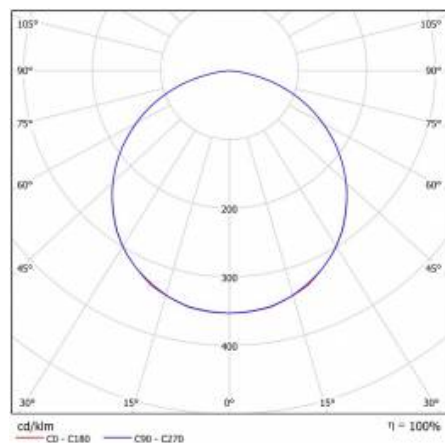

DETAILED CARD

TECHNICAL PARAMETERS TABLE

Index:	630231	Ingress protection:	IP20
Light source:	LED module	Mounting version:	suspended
Nominal power [W]:	25	Working temperature [°C]:	from -20 to +35
Rated power of the luminaire [W]:	26.70	Cable length [m]:	1
Supply voltage [V]:	220-240	Net weight [kg]:	5.200
Frequency [Hz]:	50 - 60	EAN:	5905963630231
Luminous flux [lm]:	2900	Category type:	louvres
Luminous efficacy [lm/W]:	108	CE certificate:	362/2023
Energy efficiency class:	E	SDCM:	≤ 3
Electrical protection class:	II	Power factor:	0.95
Colour temperature [K]:	3000	PZH certificate:	B-BK-60212-0070/20 B-BK-60212-0042/20
Colour rendering index:	>80	LED lifespan L70B50 [h]:	132000
Beam angle [°]:	120	LED lifespan L80B20 [h]:	84000
Diffuser material:	PS	Manual:	Download PDF
Material of the body:	ABS	LED lifespan L90B10 [h]:	42000
Colour of the body:	white	ETIM class:	EC001743
Dimensions (H/W/T/S) [mm]:	1195/250/69	Photobiological safety:	Risk Group 1 (no photobiological hazard under normal behavioral limitation)
Mounting dimensions [mm]:	980	Warranty [years]:	5

LIGHT CURVES

Card creation date: 22 May 2021

The company reserves the right to make design changes or upgrades in the presented product. Product data sheet does not constitute an offer. * Parameter tolerance is +/- 10%

This product is a subject to electric and electronic waste equipment regulations (WEEE).

Certificate CE - Nr: 362/2023

Lena Lighting S.A.
ul. Kórnicka 52, 63-000 Środa Wielkopolska
tel. +48 61 28 60 333 (Pn-Pt, 8-16), e-mail: hello@lenalighting.pl, www.lenalighting.pl