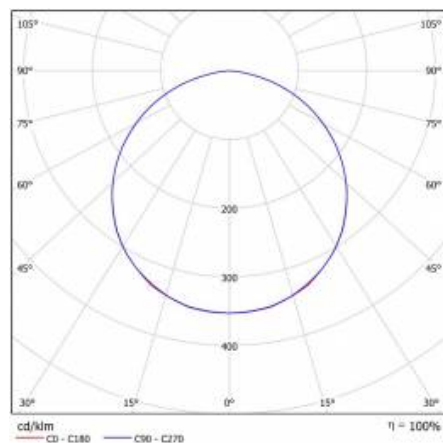

DETAILED CARD

TECHNICAL PARAMETERS TABLE

Index:	630217	Ingress protection:	IP20
Light source:	LED module	Mounting version:	suspended
Nominal power [W]:	32	Working temperature [°C]:	from -20 to +35
Rated power of the luminaire [W]:	34.50	Cable length [m]:	1
Supply voltage [V]:	220-240	Net weight [kg]:	5.200
Frequency [Hz]:	50 - 60	EAN:	5905963630217
Luminous flux [lm]:	3550	Category type:	louvres
Luminous efficacy [lm/W]:	102	CE certificate:	362/2023
Energy efficiency class:	E	SDCM:	≤ 3
Electrical protection class:	II	Power factor:	0.95
Colour temperature [K]:	3000	PZH certificate:	B-BK-60212-0070/20 B-BK-60212-0042/20
Colour rendering index:	>80	LED lifespan L70B50 [h]:	132000
Beam angle [°]:	120	LED lifespan L80B20 [h]:	84000
Diffuser material:	PS	Manual:	Download PDF
Material of the body:	ABS	LED lifespan L90B10 [h]:	42000
Colour of the body:	white	ETIM class:	EC001743
Dimensions (H/W/T/S) [mm]:	1195/250/69	Photobiological safety:	Risk Group 1 (no photobiological hazard under normal behavioral limitation)
Mounting dimensions [mm]:	980	Warranty [years]:	5

LIGHT CURVES

Card creation date: 22 May 2021

The company reserves the right to make design changes or upgrades in the presented product. Product data sheet does not constitute an offer. * Parameter tolerance is +/- 10%

This product is a subject to electric and electronic waste equipment regulations (WEEE).

Certificate CE - Nr: 362/2023

Lena Lighting S.A.
ul. Kórnicka 52, 63-000 Środa Wielkopolska
tel. +48 61 28 60 333 (Pn-Pt, 8-16), e-mail: hello@lenalighting.pl, www.lenalighting.pl