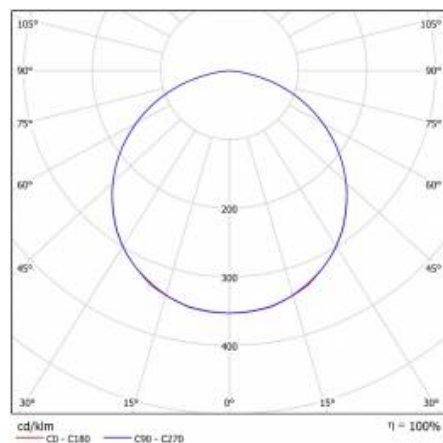

COMPACT LED EVO Z 3850LM PLX II KL IP20 1200X250 840 (32W)

DETAILED CARD

TECHNICAL PARAMETERS TABLE

Index:	630200	Ingress protection:	IP20
Light source:	LED module	Mounting version:	suspended
Nominal power [W]:	32	Working temperature [°C]:	from -20 to +35
Rated power of the luminaire [W]:	34.50	Cable length [m]:	1
Supply voltage [V]:	220-240	Net weight [kg]:	5.200
Frequency [Hz]:	50 - 60	EAN:	5905963630200
Luminous flux [lm]:	3850	Category type:	louvres
Luminous efficacy [lm/W]:	111	CE certificate:	362/2023
Energy efficiency class:	E	SDCM:	≤ 3
Electrical protection class:	II	Power factor:	0.95
Colour temperature [K]:	4000	PZH certificate:	B-BK-60212-0070/20 B-BK-60212-0042/20
Colour rendering index:	>80	LED lifespan L70B50 [h]:	132000
Beam angle [°]:	120	LED lifespan L80B20 [h]:	84000
Diffuser material:	PS	Manual:	Download PDF
Material of the body:	ABS	LED lifespan L90B10 [h]:	42000
Colour of the body:	white	ETIM class:	EC001743
Dimensions (H/W/T/S) [mm]:	1195/250/69	Photobiological safety:	Risk Group 1 (no photobiological hazard under normal behavioral limitation)
Mounting dimensions [mm]:	980	Warranty [years]:	5

LIGHT CURVES

Card creation date: 31 March 2021

The company reserves the right to make design changes or upgrades in the presented product. Product data sheet does not constitute an offer. * Parameter tolerance is +/- 10%

This product is a subject to electric and electronic waste equipment regulations (WEEE).

Certificate CE - Nr: 362/2023

Lena Lighting S.A.
ul. Kórnicka 52, 63-000 Środa Wielkopolska
tel. +48 61 28 60 333 (Pn-Pt, 8-16), e-mail: hello@lenalighting.pl, www.lenalighting.pl