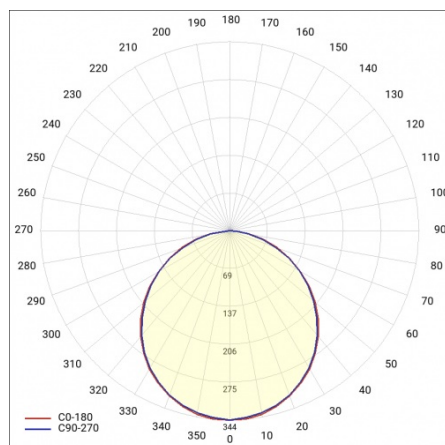

DETAILED CARD

TECHNICAL PARAMETERS TABLE

Nominal power [W]:	32	Mounting version:	suspended
Index:	630200	Working temperature [°C]:	from -20 to +35
Colour temperature [K]:	4000	Cable length [m]:	1
Light source:	LED module	Net weight [kg]:	5.200
Luminous flux [lm]:	3850	EAN:	5905963630200
Energy efficiency class:	E	Category type:	louvres
Rated power of the luminaire [W]:	34.50	CE certificate:	362/2023
Supply voltage [V]:	220-240	SDCM:	≤ 3
Frequency [Hz]:	50 - 60	Power factor:	0.95
Luminous efficacy [lm/W]:	111	PZH certificate:	B-BK-60212-0070/20 B-BK-60212-0042/20
Electrical protection class:	II	LED lifespan L70B50 [h]:	132000
Colour rendering index:	>80	LED lifespan L80B20 [h]:	84000
Beam angle [°]:	120	Manual:	Download PDF
Diffuser material:	PS	LED lifespan L90B10 [h]:	42000
Material of the body:	ABS	ETIM class:	EC001743
Colour of the body:	white	Photobiological safety:	Risk Group 1 (no photobiological hazard under normal behavioral limitation)
Dimensions (H/W/T/S) [mm]:	1195/250/69	Warranty [years]:	5
Mounting dimensions [mm]:	980	Plik LDT:	Download
Ingress protection:	IP20		

LIGHT CURVES

Card creation date: 08 January 2025

The company reserves the right to make design changes or upgrades in the presented product. Product data sheet does not constitute an offer. * Parameter tolerance is +/- 10%

This product is a subject to electric and electronic waste equipment regulations (WEEE).

Certificate CE - Nr: 362/2023

Lena Lighting S.A.
ul. Kórnicka 52, 63-000 Środa Wielkopolska
tel. +48 61 28 60 333 (Pn-Pt, 8-16), e-mail: hello@lenalighting.pl, www.lenalighting.pl