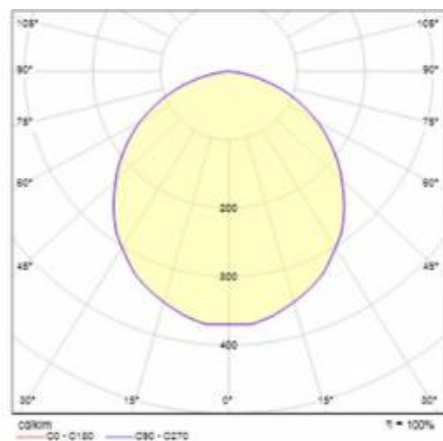

RQ 160 LED PLUS P 1800LM DALI 840 IP44/20 II CL. MAT (17W)

DETAILED CARD

TECHNICAL PARAMETERS TABLE

Index:	571343	Dimensions (H/W/T/S) [mm]:	162/70
EAN:	5905963571343	Mounting dimensions [mm]:	ø150
Rated power of the luminaire [W]:	19	Impact resistance:	IK08
Supply voltage [V]:	220 - 240	Ingress protection:	IP44/20
Frequency [Hz]:	50 - 60	Mounting version:	recessed
Luminous flux [lm]:	1800	Working temperature [°C]:	-20 do +35
Luminous efficacy [lm/W]:	96	Control:	DALI
Energy efficiency class:	E	Net weight [kg]:	0.340
Electrical protection class:	II	Category type:	downlights
Colour temperature [K]:	4000	LED lifespan L70B50 [h]:	132000
Colour rendering index:	>80	LED lifespan L80B20 [h]:	84000
SDCM:	≤ 3	LED lifespan L90B10 [h]:	42000
Power factor:	0.99	DIMM DALI:	yes
Beam angle [°]:	110	Photobiological safety:	RG0 - exempt (no photobiological hazard)
Diffuser material:	PC	Warranty [years]:	5
Diffuser type:	MAT	CE certificate:	322/2023
Material of the body:	ABS	Manual:	Download PDF
Colour of the body:	white		

LIGHT CURVES

Card creation date: 19 August 2024

The company reserves the right to make design changes or upgrades in the presented product. Product data sheet does not constitute an offer. * Parameter tolerance is +/- 10%

This product is a subject to electric and electronic waste equipment regulations (WEEE).

Certificate CE - Nr: 322/2023

Lena Lighting S.A.
ul. Kórnicka 52, 63-000 Środa Wielkopolska
tel. +48 61 28 60 333 (Pn-Pt, 8-16), e-mail: hello@lenalighting.pl, www.lenalighting.pl