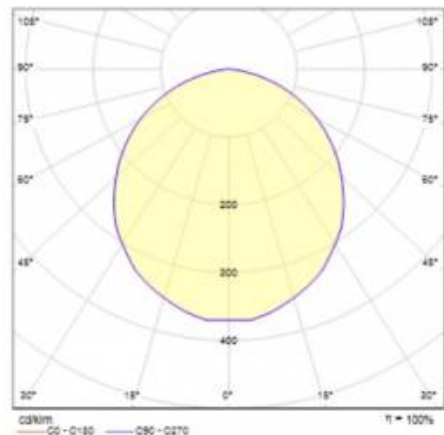

SQ 160 LED PLUS P 2450LM DALI 840 IP44/20 II CL. MAT (21W)

DETAILED CARD

TECHNICAL PARAMETERS TABLE

Index:	571916	Dimensions (H/W/T/S) [mm]:	158/158/78
Nominal power [W]:	21	Mounting dimensions [mm]:	145/145
Supply voltage [V]:	220 - 240	Impact resistance:	IK08
Frequency [Hz]:	50 - 60	Ingress protection:	IP44/IP20
Luminous flux [lm]:	2450	Mounting version:	recessed
Luminous efficacy [lm/W]:	111	Working temperature [°C]:	-20 do +35
Energy efficiency class:	E	Control:	DALI
Electrical protection class:	II	Net weight [kg]:	0.340
Colour temperature [K]:	4000	Warranty [years]:	5
Colour rendering index:	>80	Category type:	downlights
SDCM:	≤ 3	LED lifespan L70B50 [h]:	132000
Power factor:	0.99	LED lifespan L80B20 [h]:	84000
Beam angle [°]:	110	LED lifespan L90B10 [h]:	42000
Diffuser material:	PC	DIMM DALI:	yes
Diffuser type:	MAT	CE certificate:	14/2024
Material of the body:	ABS	Manual:	Download PDF
Colour of the body:	white	Photobiological safety:	RG0 - exempt (no photobiological hazard)

LIGHT CURVES

Card creation date: 19 August 2024

The company reserves the right to make design changes or upgrades in the presented product. Product data sheet does not constitute an offer. * Parameter tolerance is +/- 10%

This product is a subject to electric and electronic waste equipment regulations (WEEE).

Certificate CE - Nr: 14/2024

Lena Lighting S.A.
ul. Kórnicka 52, 63-000 Środa Wielkopolska
tel. +48 61 28 60 333 (Pn-Pt, 8-16), e-mail: hello@lenalighting.pl, www.lenalighting.pl