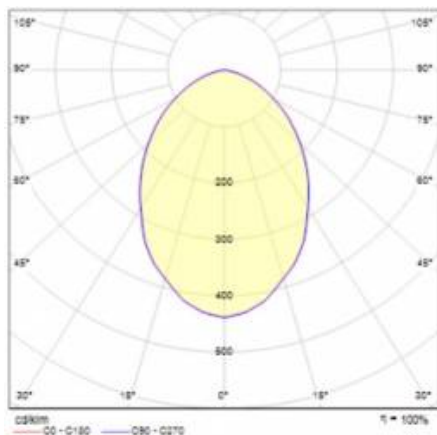

SQ 160 LED PLUS P 2050LM DALI 840 IP44/20 II CL. 75DEG (17W)

DETAILED CARD

TECHNICAL PARAMETERS TABLE

Index:	572005	Dimensions (H/W/T/S) [mm]:	158/158/78
Nominal power [W]:	17	Mounting dimensions [mm]:	145/145
Supply voltage [V]:	220 - 240	Impact resistance:	IK08
Frequency [Hz]:	50 - 60	Ingress protection:	IP44/IP20
Luminous flux [lm]:	2050	Mounting version:	recessed
Luminous efficacy [lm/W]:	109	Working temperature [°C]:	-20 do +35
Energy efficiency class:	E	Control:	DALI
Electrical protection class:	II	Net weight [kg]:	0.340
Colour temperature [K]:	4000	Warranty [years]:	5
Colour rendering index:	>80	Category type:	downlights
SDCM:	≤ 3	LED lifespan L70B50 [h]:	132000
Power factor:	0.99	LED lifespan L80B20 [h]:	84000
Beam angle [°]:	75	LED lifespan L90B10 [h]:	42000
Diffuser material:	PC	DIMM DALI:	yes
Diffuser type:	OPAL	CE certificate:	14/2024
Material of the body:	ABS	Manual:	Download PDF
Colour of the body:	white	Photobiological safety:	RG0 - exempt (no photobiological hazard)

LIGHT CURVES

Card creation date: 19 August 2024

The company reserves the right to make design changes or upgrades in the presented product. Product data sheet does not constitute an offer. * Parameter tolerance is +/- 10%

This product is a subject to electric and electronic waste equipment regulations (WEEE).

Certificate CE - Nr: 14/2024

Lena Lighting S.A.
ul. Kórnicka 52, 63-000 Środa Wielkopolska
tel. +48 61 28 60 333 (Pn-Pt, 8-16), e-mail: hello@lenalighting.pl, www.lenalighting.pl