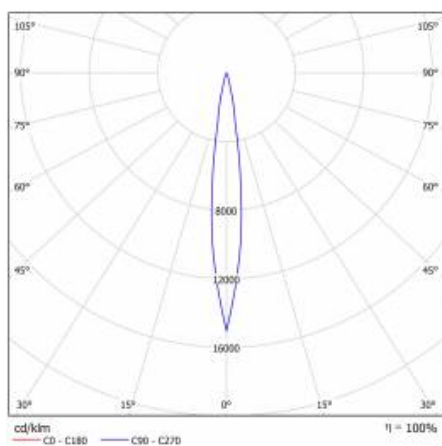

DETAILED CARD

TECHNICAL PARAMETERS TABLE

Light source:	LED module	Colour of the body:	white
Nominal power [W]:	28	Dimensions (H/W/T/S) [mm]:	Ø85/255mm
Rated power of the luminaire [W]:	29	Ingress protection:	IP20
Supply voltage [V]:	220-240	Mounting version:	track, surface
Frequency [Hz]:	50 - 60	Working temperature [°C]:	from -20 to +35
Luminous flux [lm]:	3100	Tilt angle adjustment [°]:	355
Luminous efficacy [lm/W]:	106	Net weight [kg]:	1.100
Energy efficiency class:	E	CE certificate:	45/2020
Electrical protection class:	I	Index:	254444
Colour temperature [K]:	4000	EAN:	5905963254444
Colour rendering index:	>80	Category type:	spotlight
Beam angle [°]:	15	ETIM class:	EC001744
Diffuser material:	PMMA	Photobiological safety:	Risk Group 1 (no photobiological hazard under normal behavioral limitation)
Diffuser type:	lens	Warranty [years]:	2
Material of the body:	aluminium	Manual:	Download PDF

LIGHT CURVES