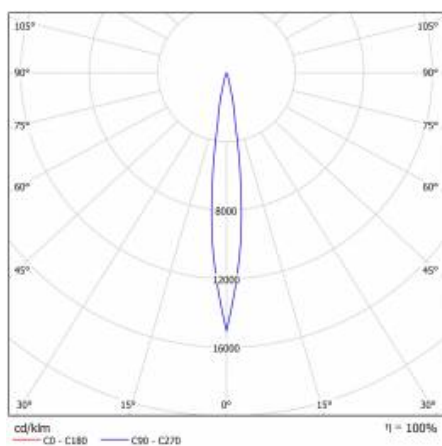

DETAILED CARD

TECHNICAL PARAMETERS TABLE

Light source:	LED module	Colour of the body:	black
Nominal power [W]:	28	Dimensions (H/W/T/S) [mm]:	Ø85/255mm
Rated power of the luminaire [W]:	29	Ingress protection:	IP20
Supply voltage [V]:	220-240	Mounting version:	track, surface
Frequency [Hz]:	50 - 60	Working temperature [°C]:	from -20 to +35
Luminous flux [lm]:	3100	Tilt angle adjustment [°]:	355
Luminous efficacy [lm/W]:	106	Net weight [kg]:	1.100
Energy efficiency class:	E	CE certificate:	45/2020
Electrical protection class:	I	Index:	254383
Colour temperature [K]:	4000	EAN:	5905963254383
Colour rendering index:	>80	Category type:	spotlight
Beam angle [°]:	15	ETIM class:	EC001744
Diffuser material:	PMMA	Photobiological safety:	Risk Group 1 (no photobiological hazard under normal behavioral limitation)
Diffuser type:	lens	Warranty [years]:	2
Material of the body:	aluminium	Manual:	Download PDF

LIGHT CURVES