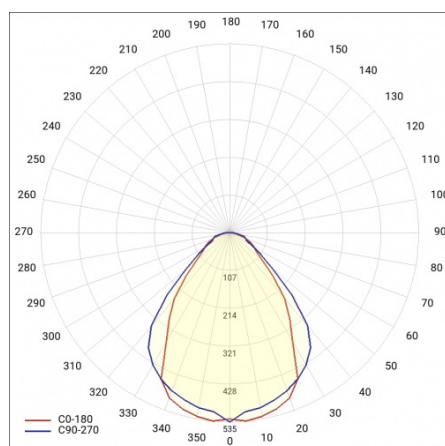

BARIS 40 LED BRACKET 1600LM PRM DALI I IP44 579 MM 830 WHITE 16W

DETAILED CARD

TECHNICAL PARAMETERS TABLE

Index:	455483	Ingress protection:	IP44
Rated power of the luminaire [W]:	16	Mounting version:	surface, wall mounted
EAN:	4554835905963	DIMM DALI:	yes
Colour temperature [K]:	3000	Dimensions of single box [mm]:	76/56/595
Light source:	LED	Number on the palette [pcs]:	80
Luminous flux [lm]:	1600	Net weight [kg]:	0.870
Diffuser type:	PRM	Category type:	battens
Nominal power [W]:	14	AC voltage range [V]:	220 - 240
Frequency [Hz]:	50 - 60	LED lifespan L70B50 [h]:	108500
Luminous efficacy [lm/W]:	95	LED lifespan L80B20 [h]:	68500
Energy efficiency class:	E	LED lifespan L90B10 [h]:	33000
Electrical protection class:	I	Flicker index:	0.060
Colour rendering index:	>80	Impact resistance:	IK03
SDCM:	<3	Warranty [years]:	5
Diffuser material:	PS	CE certificate:	240/2023
Diffuser colour:	transparent	ENEC Certificate:	PL BBJ/012/2021/M1/A1
Colour of the body:	white	PZH certificate:	B-BK-60212-0109/21
Material of the body:	aluminium	Manual:	Download PDF
Dimensions (H/W/T/S) [mm]:	53/71/579	Plik LDT:	Download
Mounting dimensions [mm]:	165		

LIGHT CURVES

Card creation date: 03 January 2025

The company reserves the right to make design changes or upgrades in the presented product. Product data sheet does not constitute an offer. * Parameter tolerance is +/- 10%

This product is a subject to electric and electronic waste equipment regulations (WEEE).

Certificate CE - Nr: 240/2023

Lena Lighting S.A.
ul. Kórnicka 52, 63-000 Środa Wielkopolska
tel. +48 61 28 60 333 (Pn-Pt, 8-16), e-mail: hello@lenalighting.pl, www.lenalighting.pl