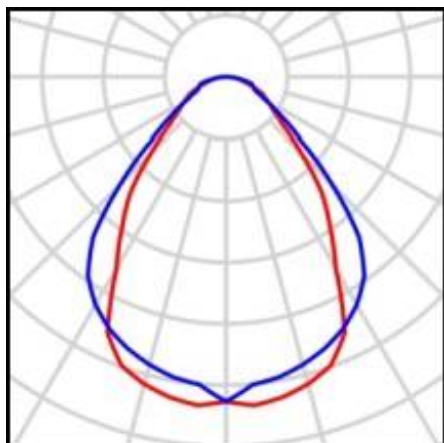

BARIS 40 LED N VD 3300LM PRM I IP20 1421 MM 840 WHITE 39W

DETAILED CARD

TECHNICAL PARAMETERS TABLE

Index:	455667	Dimensions (H/W/T/S) [mm]:	53/40/1421
EAN:	4556675905963	Mounting dimensions [mm]:	1352
Light source:	LED	Ingress protection:	IP20
Frequency [Hz]:	50	Mounting version:	surface
Rated power of the luminaire [W]:	39	Net weight [kg]:	1.190
Nominal power [W]:	33	Category type:	battens
Luminous flux [lm]:	3300	AC voltage range [V]:	220 - 240
Luminous efficacy [lm/W]:	84	LED lifespan L70B50 [h]:	113500
Energy efficiency class:	F	LED lifespan L80B20 [h]:	71500
Electrical protection class:	I	LED lifespan L90B10 [h]:	34500
Colour temperature [K]:	4000	Flicker index:	0.060
Colour rendering index:	>80	CE certificate:	307/2023
SDCM:	<3	ENEC Certificate:	PL BBJ/003/2022
Diffuser material:	PS	PZH certificate:	B-BK-60212-0109/21
Diffuser type:	PRM	Warranty [years]:	3
Diffuser colour:	transparent	Manual:	Download PDF
Material of the body:	aluminium	Impact resistance:	IK03
Colour of the body:	white		

LIGHT CURVES

Card creation date: 09 July 2024

The company reserves the right to make design changes or upgrades in the presented product. Product data sheet does not constitute an offer. * Parameter tolerance is +/- 10%

This product is a subject to electric and electronic waste equipment regulations (WEEE).

Certificate CE - Nr: 307/2023

Lena Lighting S.A.
ul. Kórnicka 52, 63-000 Środa Wielkopolska
tel. +48 61 28 60 333 (Pn-Pt, 8-16), e-mail: hello@lenalighting.pl, www.lenalighting.pl