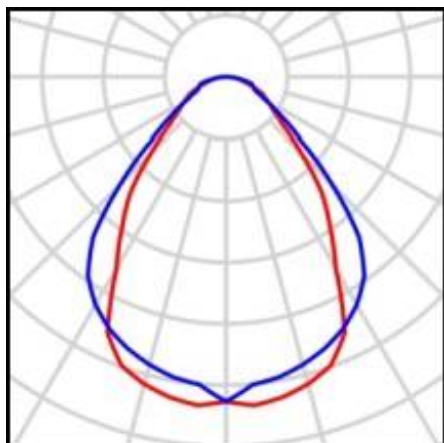

BARIS 40 LED N VD 3100LM PRM I IP20 1140 MM 840 WHITE 32W

DETAILED CARD

TECHNICAL PARAMETERS TABLE

Index:	455605	Dimensions (H/W/T/S) [mm]:	53/40/1140
EAN:	4556055905963	Ingress protection:	IP20
Rated power of the luminaire [W]:	32	Mounting dimensions [mm]:	1071
Light source:	LED	Mounting version:	surface
Colour temperature [K]:	4000	Net weight [kg]:	1
Frequency [Hz]:	50	Category type:	battens
Luminous flux [lm]:	3100	AC voltage range [V]:	220 - 240
Diffuser type:	PRM	LED lifespan L70B50 [h]:	113500
Energy efficiency class:	E	LED lifespan L80B20 [h]:	71500
Nominal power [W]:	27	LED lifespan L90B10 [h]:	34500
Luminous efficacy [lm/W]:	97	Flicker index:	0.060
Electrical protection class:	I	CE certificate:	307/2023
Colour rendering index:	>80	ENEC Certificate:	PL BBJ/003/2022
SDCM:	<3	PZH certificate:	B-BK-60212-0109/21
Diffuser material:	PS	Warranty [years]:	3
Diffuser colour:	transparent	Manual:	Download PDF
Colour of the body:	white	Impact resistance:	IK03
Material of the body:	aluminium		

LIGHT CURVES

Card creation date: 03 January 2025

The company reserves the right to make design changes or upgrades in the presented product. Product data sheet does not constitute an offer. * Parameter tolerance is +/- 10%

This product is a subject to electric and electronic waste equipment regulations (WEEE).

Certificate CE - Nr: 307/2023

LENA
LIGHTING

Lena Lighting S.A.
ul. Kórnicka 52, 63-000 Środa Wielkopolska
tel. +48 61 28 60 333 (Pn-Pt, 8-16), e-mail: hello@lenalighting.pl, www.lenalighting.pl