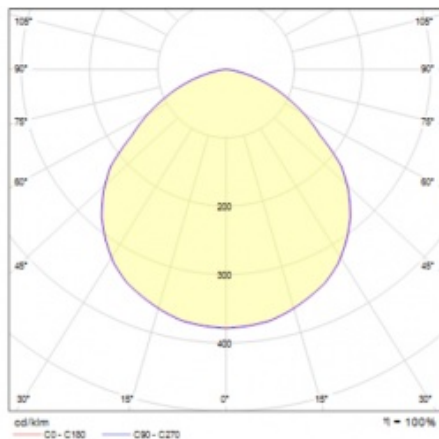

OCULUS LED MINI DALI 23800LM 840 IP66 I 105D SP10KV 148W

DETAILED CARD

TECHNICAL PARAMETERS TABLE

Index:	967474	Impact resistance:	IK08
Light source:	LED	Ingress protection:	IP66
Nominal power [W]:	146	Mounting version:	surface, suspended
Rated power of the luminaire [W]:	148	Cable length [m]:	0.30
Supply voltage [V]:	220 - 240	Dimensions of single box [mm]:	140/350/350
Frequency [Hz]:	50 - 60	Net weight [kg]:	2.430
Luminous flux [lm]:	23800	Warranty [years]:	5
Luminous efficacy [lm/W]:	161	AC voltage range [V]:	198 – 264
Energy efficiency class:	B	DC voltage range [V]:	170 – 280
Electrical protection class:	I	DIMM DALI:	yes
Colour temperature [K]:	4000	LED lifespan L70B50 [h]:	107000
Colour rendering index:	>80	LED lifespan L80B20 [h]:	65000
SDCM:	≤ 3	LED lifespan L90B10 [h]:	32000
Power factor:	0.95	Working temperature [°C]:	from -25 to +50
Beam angle [°]:	105	Category type:	high-bay and low-bay
Surge protection [kV]:	10	Photobiological safety:	Risk Group 1 (no photobiological hazard under normal behavioral limitation)
Diffuser material:	PC	ETIM class:	EC001716
Diffuser type:	transparent	The number of implement units:	2
Diffuser colour:	transparent	Warranty [years]:	5
Material of the body:	powder coated aluminium	CE certificate:	156/2023
Colour of the body:	grey	PZH certificate:	B-BK-60212-0481/21
Dimensions (H/W/T/S) [mm]:	107/320	Manual:	Download PDF

LIGHT CURVES