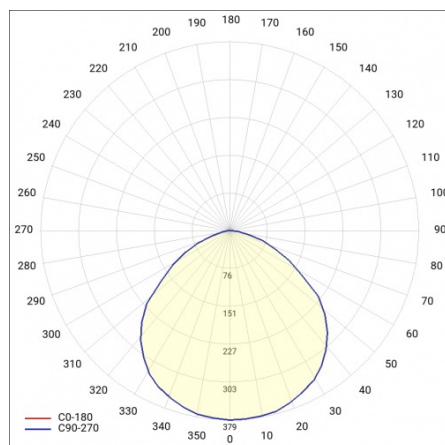

OCULUS LED MINI DALI 23800LM 840 IP66 I 105D SP10KV 148W

DETAILED CARD

TECHNICAL PARAMETERS TABLE

Rated power of the luminaire [W]:	148	Impact resistance:	IK08
Index:	967474	Ingress protection:	IP66
Colour temperature [K]:	4000	Mounting version:	surface, suspended
Light source:	LED	Cable length [m]:	0.30
Luminous flux [lm]:	23800	Dimensions of single box [mm]:	140/350/350
Nominal power [W]:	146	Net weight [kg]:	2.430
Beam angle [°]:	105	Warranty [years]:	5
Supply voltage [V]:	220 - 240	AC voltage range [V]:	198 – 264
Frequency [Hz]:	50 - 60	DC voltage range [V]:	170 – 280
Diffuser material:	PC	LED lifespan L70B50 [h]:	107000
DIMM DALI:	yes	LED lifespan L80B20 [h]:	65000
Energy efficiency class:	B	LED lifespan L90B10 [h]:	32000
Luminous efficacy [lm/W]:	161	Working temperature [°C]:	from -25 to +50
Electrical protection class:	I	Category type:	high-bay and low-bay
Colour rendering index:	>80	Photobiological safety:	Risk Group 1 (no photobiological hazard under normal behavioral limitation)
SDCM:	≤ 3	ETIM class:	EC001716
Power factor:	0.95	The number of implement units:	2
Surge protection [kV]:	4	Warranty [years]:	5
Diffuser type:	transparent	CE certificate:	156/2023
Diffuser colour:	transparent	PZH certificate:	B-BK-60212-0481/21
Material of the body:	powder coated aluminium	Manual:	Download PDF
Colour of the body:	grey	Plik LDT:	Download
Dimensions (H/W/T/S) [mm]:	107/320		

LIGHT CURVES