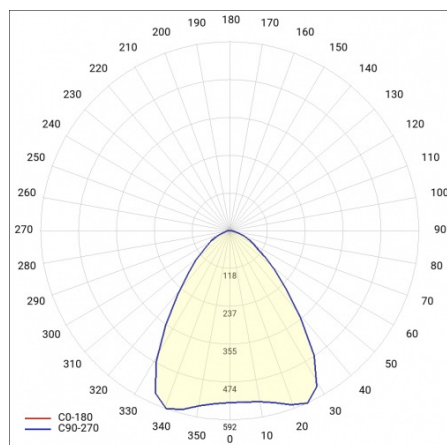

OCULUS LED MINI DALI 23000LM 840 IP66 I 75D SP10KV 148W

DETAILED CARD

TECHNICAL PARAMETERS TABLE

Rated power of the luminaire [W]:	148	Impact resistance:	IK08
Index:	967467	Ingress protection:	IP66
Colour temperature [K]:	4000	Mounting version:	surface, suspended
Light source:	LED	Cable length [m]:	0.30
Luminous flux [lm]:	23000	Dimensions of single box [mm]:	140/350/350
Nominal power [W]:	146	Net weight [kg]:	2.430
Beam angle [°]:	75	Warranty [years]:	5
Supply voltage [V]:	220 - 240	AC voltage range [V]:	198 – 264
Frequency [Hz]:	50 - 60	DC voltage range [V]:	170 – 280
Diffuser material:	PC	LED lifespan L70B50 [h]:	107000
DIMM DALI:	yes	LED lifespan L80B20 [h]:	65000
Energy efficiency class:	C	LED lifespan L90B10 [h]:	32000
Luminous efficacy [lm/W]:	155	Working temperature [°C]:	from -25 to +50
Electrical protection class:	I	Category type:	high-bay and low-bay
Colour rendering index:	>80	Photobiological safety:	Risk Group 1 (no photobiological hazard under normal behavioral limitation)
SDCM:	≤ 3	ETIM class:	EC001716
Power factor:	0.95	The number of implement units:	2
Surge protection [kV]:	4	Warranty [years]:	5
Diffuser type:	transparent	CE certificate:	156/2023
Diffuser colour:	transparent	PZH certificate:	B-BK-60212-0481/21
Material of the body:	powder coated aluminium	Manual:	Download PDF
Colour of the body:	grey	Plik LDT:	Download
Dimensions (H/W/T/S) [mm]:	107/320		

LIGHT CURVES