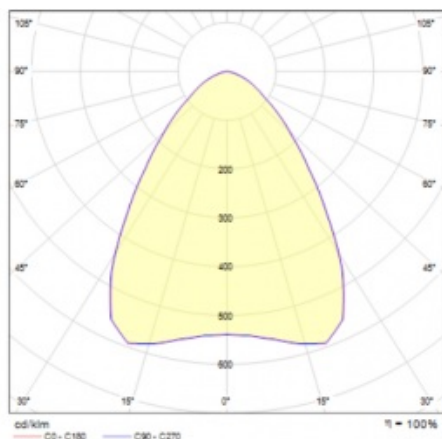

OCULUS LED MINI DALI 20700LM 840 IP66 I 75D SP10KV 128W

DETAILED CARD

TECHNICAL PARAMETERS TABLE

Index:	967429	Impact resistance:	IK08
Light source:	LED	Ingress protection:	IP66
Nominal power [W]:	126	Mounting version:	surface, suspended
Rated power of the luminaire [W]:	128	Cable length [m]:	0.30
Supply voltage [V]:	220 - 240	Dimensions of single box [mm]:	140/350/350
Frequency [Hz]:	50 - 60	Net weight [kg]:	2.430
Luminous flux [lm]:	20700	Warranty [years]:	5
Luminous efficacy [lm/W]:	162	AC voltage range [V]:	198 – 264
Energy efficiency class:	B	DC voltage range [V]:	170 – 280
Electrical protection class:	I	DIMM DALI:	yes
Colour temperature [K]:	4000	LED lifespan L70B50 [h]:	107000
Colour rendering index:	>80	LED lifespan L80B20 [h]:	65000
SDCM:	≤ 3	LED lifespan L90B10 [h]:	32000
Power factor:	0.95	Working temperature [°C]:	from -25 to +50
Beam angle [°]:	75	Category type:	high-bay and low-bay
Surge protection [kV]:	10	Photobiological safety:	Risk Group 1 (no photobiological hazard under normal behavioral limitation)
Diffuser material:	PC	ETIM class:	EC001716
Diffuser type:	transparent	The number of implement units:	2
Diffuser colour:	transparent	Warranty [years]:	5
Material of the body:	powder coated aluminium	CE certificate:	156/2023
Colour of the body:	grey	PZH certificate:	B-BK-60212-0481/21
Dimensions (H/W/T/S) [mm]:	107/320	Manual:	Download PDF

LIGHT CURVES