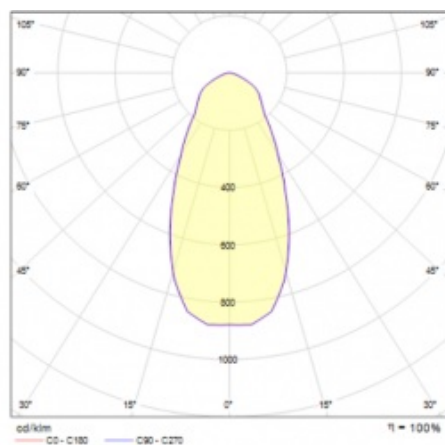

OCULUS LED MINI DALI 20700LM 840 IP66 I 55D SP10KV 128W

DETAILED CARD

TECHNICAL PARAMETERS TABLE

Index:	967412	Impact resistance:	IK08
Light source:	LED	Ingress protection:	IP66
Nominal power [W]:	126	Mounting version:	surface, suspended
Rated power of the luminaire [W]:	128	Cable length [m]:	0.30
Supply voltage [V]:	220 - 240	Dimensions of single box [mm]:	140/350/350
Frequency [Hz]:	50 - 60	Net weight [kg]:	2.430
Luminous flux [lm]:	20700	Warranty [years]:	5
Luminous efficacy [lm/W]:	162	AC voltage range [V]:	198 – 264
Energy efficiency class:	B	DC voltage range [V]:	170 – 280
Electrical protection class:	I	DIMM DALI:	yes
Colour temperature [K]:	4000	LED lifespan L70B50 [h]:	107000
Colour rendering index:	>80	LED lifespan L80B20 [h]:	65000
SDCM:	≤ 3	LED lifespan L90B10 [h]:	32000
Power factor:	0.95	Working temperature [°C]:	from -25 to +50
Beam angle [°]:	55	Category type:	high-bay and low-bay
Surge protection [kV]:	10	Photobiological safety:	Risk Group 1 (no photobiological hazard under normal behavioral limitation)
Diffuser material:	PC	ETIM class:	EC001716
Diffuser type:	transparent	The number of implement units:	2
Diffuser colour:	transparent	Warranty [years]:	5
Material of the body:	powder coated aluminium	CE certificate:	156/2023
Colour of the body:	grey	PZH certificate:	B-BK-60212-0481/21
Dimensions (H/W/T/S) [mm]:	107/320	Manual:	Download PDF

LIGHT CURVES