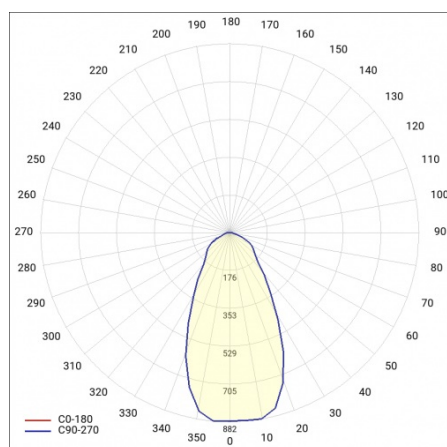

OCULUS LED MINI DALI 20700LM 840 IP66 I 55D SP10KV 128W

DETAILED CARD

TECHNICAL PARAMETERS TABLE

Rated power of the luminaire [W]:	128	Impact resistance:	IK08
Index:	967412	Ingress protection:	IP66
Colour temperature [K]:	4000	Mounting version:	surface, suspended
Light source:	LED	Cable length [m]:	0.30
Luminous flux [lm]:	20700	Dimensions of single box [mm]:	140/350/350
Nominal power [W]:	126	Net weight [kg]:	2.430
Beam angle [°]:	55	Warranty [years]:	5
Supply voltage [V]:	220 - 240	AC voltage range [V]:	198 – 264
Frequency [Hz]:	50 - 60	DC voltage range [V]:	170 – 280
Diffuser material:	PC	LED lifespan L70B50 [h]:	107000
DIMM DALI:	yes	LED lifespan L80B20 [h]:	65000
Energy efficiency class:	B	LED lifespan L90B10 [h]:	32000
Luminous efficacy [lm/W]:	162	Working temperature [°C]:	from -25 to +50
Electrical protection class:	I	Category type:	high-bay and low-bay
Colour rendering index:	>80	Photobiological safety:	Risk Group 1 (no photobiological hazard under normal behavioral limitation)
SDCM:	≤ 3	ETIM class:	EC001716
Power factor:	0.95	The number of implement units:	2
Surge protection [kV]:	4	Warranty [years]:	5
Diffuser type:	transparent	CE certificate:	156/2023
Diffuser colour:	transparent	PZH certificate:	B-BK-60212-0481/21
Material of the body:	powder coated aluminium	Manual:	Download PDF
Colour of the body:	grey	Plik LDT:	Download
Dimensions (H/W/T/S) [mm]:	107/320		

LIGHT CURVES