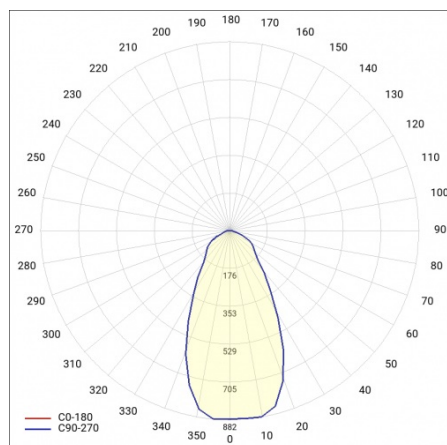

OCULUS LED MINI DALI 20700LM 840 IP66 I 55D SP10KV 128W

DETAILED CARD

TECHNICAL PARAMETERS TABLE

Rated power of the luminaire [W]:	128	Impact resistance:	IK08
Index:	967412	Ingress protection:	IP66
Colour temperature [K]:	4000	Mounting version:	surface, suspended
Light source:	LED	Cable length [m]:	0.30
Luminous flux [lm]:	20700	Dimensions of single box [mm]:	140/350/350
Nominal power [W]:	126	Net weight [kg]:	2.430
Beam angle [°]:	55	Warranty [years]:	5
Supply voltage [V]:	220 - 240	AC voltage range [V]:	198 – 264
Frequency [Hz]:	50 - 60	DC voltage range [V]:	170 – 280
Diffuser material:	PC	LED lifespan L70B50 [h]:	107000
DIMM DALI:	yes	LED lifespan L80B20 [h]:	65000
Energy efficiency class:	B	LED lifespan L90B10 [h]:	32000
Luminous efficacy [lm/W]:	162	Working temperature [°C]:	from -25 to +50
Electrical protection class:	I	Category type:	high-bay and low-bay
Colour rendering index:	>80	Photobiological safety:	Risk Group 1 (no photobiological hazard under normal behavioral limitation)
SDCM:	≤ 3	ETIM class:	EC001716
Power factor:	0.95	The number of implement units:	2
Surge protection [kV]:	4	Warranty [years]:	5
Diffuser type:	transparent	CE certificate:	156/2023
Diffuser colour:	transparent	PZH certificate:	B-BK-60212-0481/21
Material of the body:	powder coated aluminium	Manual:	Download PDF
Colour of the body:	grey	Plik LDT:	Download
Dimensions (H/W/T/S) [mm]:	107/320		

LIGHT CURVES