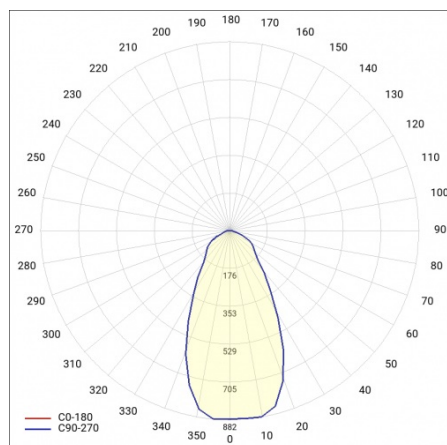

OCULUS LED MINI DALI 20500LM 840 IP66 I 55D SP10KV 143W

DETAILED CARD

TECHNICAL PARAMETERS TABLE

Rated power of the luminaire [W]:	143	Impact resistance:	IK08
Index:	967542	Ingress protection:	IP66
Colour temperature [K]:	4000	Mounting version:	surface, suspended
Light source:	LED	Cable length [m]:	0.30
Luminous flux [lm]:	20500	Dimensions of single box [mm]:	140/350/350
Nominal power [W]:	141	Net weight [kg]:	2.430
Beam angle [°]:	55	Warranty [years]:	5
Supply voltage [V]:	220 - 240	AC voltage range [V]:	198 – 264
Frequency [Hz]:	50 - 60	DC voltage range [V]:	170 – 280
Diffuser material:	PC	LED lifespan L70B50 [h]:	107000
DIMM DALI:	yes	LED lifespan L80B20 [h]:	65000
Energy efficiency class:	C	LED lifespan L90B10 [h]:	32000
Luminous efficacy [lm/W]:	143	Working temperature [°C]:	from -25 to +50
Electrical protection class:	I	Category type:	high-bay and low-bay
Colour rendering index:	>80	Photobiological safety:	Risk Group 1 (no photobiological hazard under normal behavioral limitation)
SDCM:	≤ 3	ETIM class:	EC001716
Power factor:	0.95	The number of implement units:	2
Surge protection [kV]:	4	Warranty [years]:	5
Diffuser type:	transparent	CE certificate:	156/2023
Diffuser colour:	transparent	PZH certificate:	B-BK-60212-0481/21
Material of the body:	powder coated aluminium	Manual:	Download PDF
Colour of the body:	grey	Plik LDT:	Download
Dimensions (H/W/T/S) [mm]:	107/320		

LIGHT CURVES