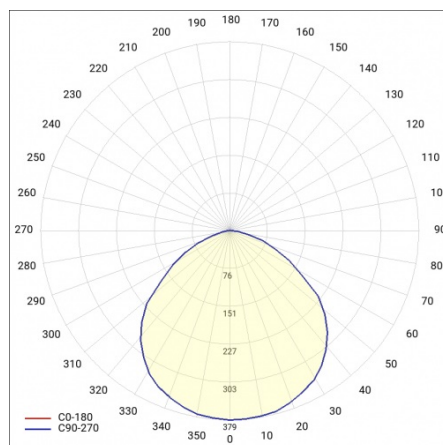

DETAILED CARD

TECHNICAL PARAMETERS TABLE

Rated power of the luminaire [W]:	128	Impact resistance:	IK08
Index:	967443	Ingress protection:	IP66
Colour temperature [K]:	4000	Mounting version:	surface, suspended
Light source:	LED	Cable length [m]:	0.30
Luminous flux [lm]:	19400	Dimensions of single box [mm]:	140/350/350
Nominal power [W]:	126	Net weight [kg]:	2.430
Beam angle [°]:	105	Warranty [years]:	5
Supply voltage [V]:	220 - 240	AC voltage range [V]:	198 – 264
Frequency [Hz]:	50 - 60	DC voltage range [V]:	170 – 280
Diffuser material:	tempered glass	LED lifespan L70B50 [h]:	107000
DIMM DALI:	yes	LED lifespan L80B20 [h]:	65000
Energy efficiency class:	C	LED lifespan L90B10 [h]:	32000
Luminous efficacy [lm/W]:	152	Working temperature [°C]:	from -25 to +50
Electrical protection class:	I	Category type:	high-bay and low-bay
Colour rendering index:	>80	Photobiological safety:	Risk Group 1 (no photobiological hazard under normal behavioral limitation)
SDCM:	≤ 3	ETIM class:	EC001716
Power factor:	0.95	The number of implement units:	2
Surge protection [kV]:	4	Warranty [years]:	5
Diffuser type:	transparent	CE certificate:	156/2023
Diffuser colour:	transparent	PZH certificate:	B-BK-60212-0481/21
Material of the body:	powder coated aluminium	Manual:	Download PDF
Colour of the body:	grey	Plik LDT:	Download
Dimensions (H/W/T/S) [mm]:	107/320		

LIGHT CURVES