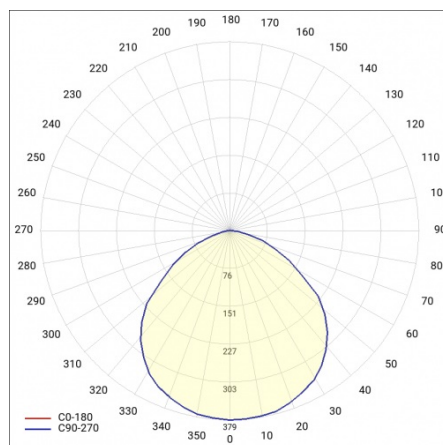

DETAILED CARD

TECHNICAL PARAMETERS TABLE

Rated power of the luminaire [W]:	106	Impact resistance:	IK08
Index:	967603	Ingress protection:	IP66
Colour temperature [K]:	4000	Mounting version:	surface, suspended
Light source:	LED	Cable length [m]:	0.30
Luminous flux [lm]:	16300	Dimensions of single box [mm]:	140/350/350
Nominal power [W]:	104	Net weight [kg]:	2.330
Beam angle [°]:	105	Warranty [years]:	5
Supply voltage [V]:	220 - 240	AC voltage range [V]:	198 – 264
Frequency [Hz]:	50 - 60	DC voltage range [V]:	190 – 280
Diffuser material:	tempered glass	LED lifespan L70B50 [h]:	107000
DIMM DALI:	yes	LED lifespan L80B20 [h]:	65000
Energy efficiency class:	C	LED lifespan L90B10 [h]:	32000
Luminous efficacy [lm/W]:	154	Working temperature [°C]:	from -30 to +35
Electrical protection class:	I	Category type:	high-bay and low-bay
Colour rendering index:	>80	Photobiological safety:	Risk Group 1 (no photobiological hazard under normal behavioral limitation)
SDCM:	≤ 3	ETIM class:	EC001716
Power factor:	0.95	The number of implement units:	1
Surge protection [kV]:	4	Warranty [years]:	5
Diffuser type:	transparent	CE certificate:	156/2023
Diffuser colour:	transparent	PZH certificate:	B-BK-60212-0481/21
Material of the body:	powder coated aluminium	Manual:	Download PDF
Colour of the body:	grey	Plik LDT:	Download
Dimensions (H/W/T/S) [mm]:	107/320		

LIGHT CURVES