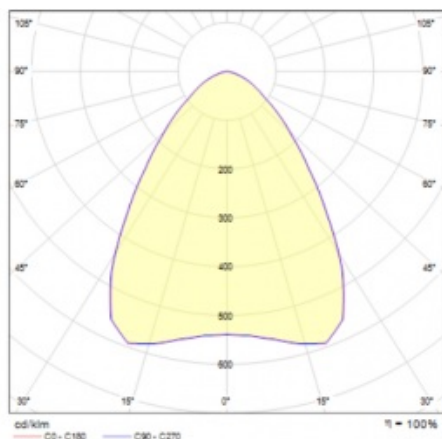

OCULUS LED MINI DALI 15400LM 840 IP66 I 75D SP10KV 103W

DETAILED CARD

TECHNICAL PARAMETERS TABLE

Index:	967528	Impact resistance:	IK08
Light source:	LED	Ingress protection:	IP66
Nominal power [W]:	101	Mounting version:	surface, suspended
Rated power of the luminaire [W]:	103	Cable length [m]:	0.30
Supply voltage [V]:	220 - 240	Dimensions of single box [mm]:	140/350/350
Frequency [Hz]:	50 - 60	Net weight [kg]:	2.330
Luminous flux [lm]:	15400	Warranty [years]:	5
Luminous efficacy [lm/W]:	150	AC voltage range [V]:	198 – 264
Energy efficiency class:	C	DC voltage range [V]:	190 – 280
Electrical protection class:	I	DIMM DALI:	yes
Colour temperature [K]:	4000	LED lifespan L70B50 [h]:	107000
Colour rendering index:	>80	LED lifespan L80B20 [h]:	65000
SDCM:	≤ 3	LED lifespan L90B10 [h]:	32000
Power factor:	0.95	Working temperature [°C]:	from -30 to +35
Beam angle [°]:	75	Category type:	high-bay and low-bay
Surge protection [kV]:	10	Photobiological safety:	Risk Group 1 (no photobiological hazard under normal behavioral limitation)
Diffuser material:	PC	ETIM class:	EC001716
Diffuser type:	transparent	The number of implement units:	1
Diffuser colour:	transparent	Warranty [years]:	5
Material of the body:	powder coated aluminium	CE certificate:	156/2023
Colour of the body:	grey	PZH certificate:	B-BK-60212-0481/21
Dimensions (H/W/T/S) [mm]:	107/320	Manual:	Download PDF

LIGHT CURVES