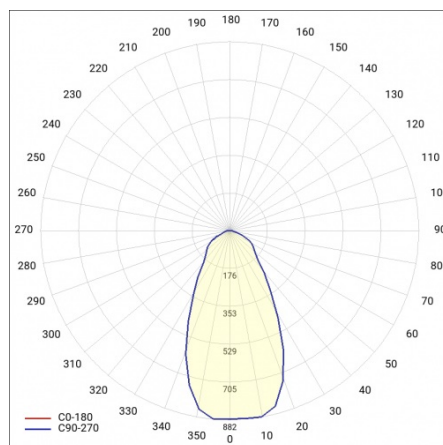

## TECHNICAL PARAMETERS TABLE

Rated power of the luminaire [W]:	103	Impact resistance:	IK08
Index:	967511	Ingress protection:	IP66
Colour temperature [K]:	4000	Mounting version:	surface, suspended
Light source:	LED	Cable length [m]:	0.30
Luminous flux [lm]:	15400	Dimensions of single box [mm]:	140/350/350
Nominal power [W]:	101	Net weight [kg]:	2.330
Beam angle [°]:	55	Warranty [years]:	5
Supply voltage [V]:	220 - 240	AC voltage range [V]:	198 – 264
Frequency [Hz]:	50 - 60	DC voltage range [V]:	190 – 280
Diffuser material:	PC	LED lifespan L70B50 [h]:	107000
DIMM DALI:	yes	LED lifespan L80B20 [h]:	65000
Energy efficiency class:	C	LED lifespan L90B10 [h]:	32000
Luminous efficacy [lm/W]:	150	Working temperature [°C]:	from -30 to +35
Electrical protection class:	I	Category type:	high-bay and low-bay
Colour rendering index:	>80	Photobiological safety:	Risk Group 1 (no photobiological hazard under normal behavioral limitation)
SDCM:	≤ 3	ETIM class:	EC001716
Power factor:	0.95	The number of implement units:	1
Surge protection [kV]:	4	Warranty [years]:	5
Diffuser type:	transparent	CE certificate:	<a href="#">156/2023</a>
Diffuser colour:	transparent	PZH certificate:	<a href="#">B-BK-60212-0481/21</a>
Material of the body:	powder coated aluminium	Manual:	<a href="#">Download PDF</a>
Colour of the body:	grey	Plik LDT:	<a href="#">Download</a>
Dimensions (H/W/T/S) [mm]:	107/320		

## LIGHT CURVES