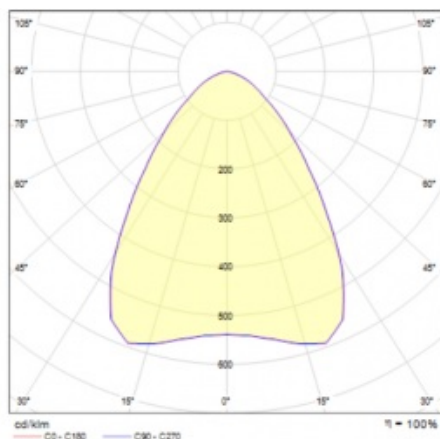

OCULUS LED MINI DALI 11700LM 840 IP66 I 75D SP10KV 72W

DETAILED CARD

TECHNICAL PARAMETERS TABLE

Index:	967382	Impact resistance:	IK08
Light source:	LED	Ingress protection:	IP66
Nominal power [W]:	72	Mounting version:	surface, suspended
Rated power of the luminaire [W]:	72	Cable length [m]:	0.30
Supply voltage [V]:	220 - 240	Dimensions of single box [mm]:	140/350/350
Frequency [Hz]:	50 - 60	Net weight [kg]:	2.330
Luminous flux [lm]:	11700	Warranty [years]:	5
Luminous efficacy [lm/W]:	160	AC voltage range [V]:	198 – 264
Energy efficiency class:	B	DC voltage range [V]:	170 – 280
Electrical protection class:	I	DIMM DALI:	yes
Colour temperature [K]:	4000	LED lifespan L70B50 [h]:	107000
Colour rendering index:	>80	LED lifespan L80B20 [h]:	65000
SDCM:	≤ 3	LED lifespan L90B10 [h]:	32000
Power factor:	0.95	Working temperature [°C]:	from -25 to +55
Beam angle [°]:	75	Category type:	high-bay and low-bay
Surge protection [kV]:	10	Photobiological safety:	Risk Group 1 (no photobiological hazard under normal behavioral limitation)
Diffuser material:	PC	ETIM class:	EC001716
Diffuser type:	transparent	The number of implement units:	1
Diffuser colour:	transparent	Warranty [years]:	5
Material of the body:	powder coated aluminium	CE certificate:	156/2023
Colour of the body:	grey	PZH certificate:	B-BK-60212-0481/21
Dimensions (H/W/T/S) [mm]:	107/320	Manual:	Download PDF

LIGHT CURVES