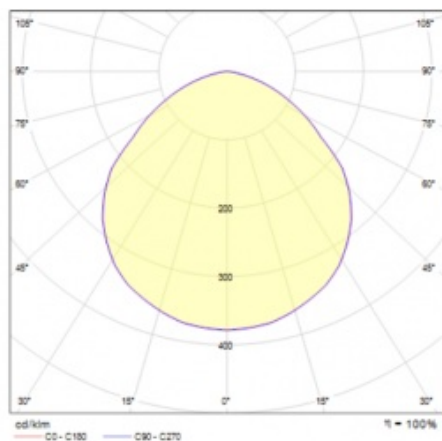

OCULUS LED MINI DALI 11700LM 840 IP66 I 105D SP10KV 73W

DETAILED CARD

TECHNICAL PARAMETERS TABLE

Index:	967504	Impact resistance:	IK08
Light source:	LED	Ingress protection:	IP66
Nominal power [W]:	73	Mounting version:	surface, suspended
Rated power of the luminaire [W]:	73	Cable length [m]:	0.30
Supply voltage [V]:	220 - 240	Dimensions of single box [mm]:	140/350/350
Frequency [Hz]:	50 - 60	Net weight [kg]:	2.330
Luminous flux [lm]:	11700	Warranty [years]:	5
Luminous efficacy [lm/W]:	160	AC voltage range [V]:	198 – 264
Energy efficiency class:	B	DC voltage range [V]:	170 – 280
Electrical protection class:	I	DIMM DALI:	yes
Colour temperature [K]:	4000	LED lifespan L70B50 [h]:	107000
Colour rendering index:	>80	LED lifespan L80B20 [h]:	65000
SDCM:	≤ 3	LED lifespan L90B10 [h]:	32000
Power factor:	0.98	Working temperature [°C]:	from -25 to +55
Beam angle [°]:	105	Category type:	high-bay and low-bay
Surge protection [kV]:	10	Photobiological safety:	Risk Group 1 (no photobiological hazard under normal behavioral limitation)
Diffuser material:	PC	ETIM class:	EC001716
Diffuser type:	transparent	The number of implement units:	1
Diffuser colour:	transparent	Warranty [years]:	5
Material of the body:	powder coated aluminium	CE certificate:	156/2023
Colour of the body:	grey	PZH certificate:	B-BK-60212-0481/21
Dimensions (H/W/T/S) [mm]:	107/320	Manual:	Download PDF

LIGHT CURVES