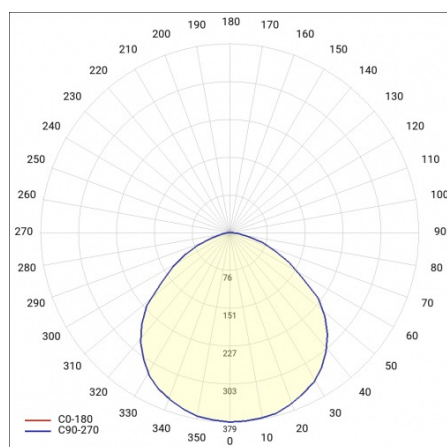

DETAILED CARD

TECHNICAL PARAMETERS TABLE

Rated power of the luminaire [W]:	72	Impact resistance:	IK08
Index:	967405	Ingress protection:	IP66
Colour temperature [K]:	4000	Mounting version:	surface, suspended
Light source:	LED	Cable length [m]:	0.30
Luminous flux [lm]:	11400	Dimensions of single box [mm]:	140/350/350
Nominal power [W]:	72	Net weight [kg]:	2.430
Beam angle [°]:	105	Warranty [years]:	5
Supply voltage [V]:	220 - 240	AC voltage range [V]:	198 – 264
Frequency [Hz]:	50 - 60	DC voltage range [V]:	170 – 280
Diffuser material:	tempered glass	LED lifespan L70B50 [h]:	107000
DIMM DALI:	yes	LED lifespan L80B20 [h]:	65000
Energy efficiency class:	B	LED lifespan L90B10 [h]:	32000
Luminous efficacy [lm/W]:	156	Working temperature [°C]:	from -25 to +55
Electrical protection class:	I	Category type:	high-bay and low-bay
Colour rendering index:	>80	Photobiological safety:	Risk Group 1 (no photobiological hazard under normal behavioral limitation)
SDCM:	≤ 3	ETIM class:	EC001716
Power factor:	0.95	The number of implement units:	1
Surge protection [kV]:	4	Warranty [years]:	5
Diffuser type:	transparent	CE certificate:	156/2023
Diffuser colour:	transparent	PZH certificate:	B-BK-60212-0481/21
Material of the body:	powder coated aluminium	Manual:	Download PDF
Colour of the body:	grey	Plik LDT:	Download
Dimensions (H/W/T/S) [mm]:	107/320		

LIGHT CURVES