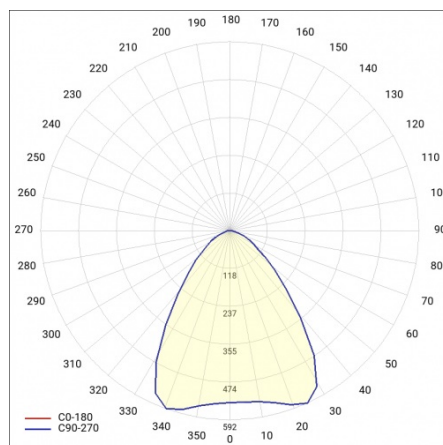

## TECHNICAL PARAMETERS TABLE

Rated power of the luminaire [W]:	73	Impact resistance:	IK08
Index:	967498	Ingress protection:	IP66
Colour temperature [K]:	4000	Mounting version:	surface, suspended
Light source:	LED	Cable length [m]:	0.30
Luminous flux [lm]:	11400	Dimensions of single box [mm]:	140/350/350
Nominal power [W]:	73	Net weight [kg]:	2.330
Beam angle [°]:	75	Warranty [years]:	5
Supply voltage [V]:	220 - 240	AC voltage range [V]:	198 – 264
Frequency [Hz]:	50 - 60	DC voltage range [V]:	170 – 280
Diffuser material:	PC	LED lifespan L70B50 [h]:	107000
DIMM DALI:	yes	LED lifespan L80B20 [h]:	65000
Energy efficiency class:	C	LED lifespan L90B10 [h]:	32000
Luminous efficacy [lm/W]:	156	Working temperature [°C]:	from -25 to +55
Electrical protection class:	I	Category type:	high-bay and low-bay
Colour rendering index:	>80	Photobiological safety:	Risk Group 1 (no photobiological hazard under normal behavioral limitation)
SDCM:	≤ 3	ETIM class:	EC001716
Power factor:	0.98	The number of implement units:	1
Surge protection [kV]:	4	Warranty [years]:	5
Diffuser type:	transparent	CE certificate:	<a href="#">156/2023</a>
Diffuser colour:	transparent	PZH certificate:	<a href="#">B-BK-60212-0481/21</a>
Material of the body:	powder coated aluminium	Manual:	<a href="#">Download PDF</a>
Colour of the body:	grey	Plik LDT:	<a href="#">Download</a>
Dimensions (H/W/T/S) [mm]:	107/320		

## LIGHT CURVES