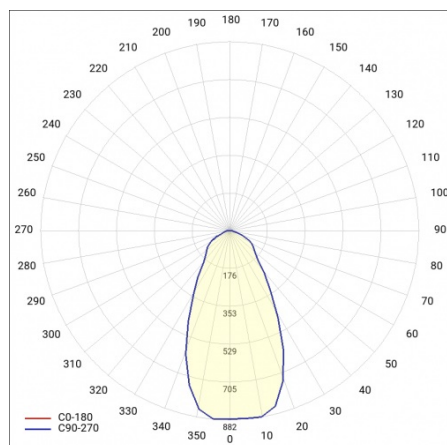

OCULUS LED MINI DALI 11400LM 840 IP66 I 55D SP10KV 73W

DETAILED CARD

TECHNICAL PARAMETERS TABLE

Rated power of the luminaire [W]:	73	Impact resistance:	IK08
Index:	967481	Ingress protection:	IP66
Colour temperature [K]:	4000	Mounting version:	surface, suspended
Light source:	LED	Cable length [m]:	0.30
Luminous flux [lm]:	11400	Dimensions of single box [mm]:	140/350/350
Nominal power [W]:	73	Net weight [kg]:	2.330
Beam angle [°]:	55	Warranty [years]:	5
Supply voltage [V]:	220 - 240	AC voltage range [V]:	198 – 264
Frequency [Hz]:	50 - 60	DC voltage range [V]:	170 – 280
Diffuser material:	PC	LED lifespan L70B50 [h]:	107000
DIMM DALI:	yes	LED lifespan L80B20 [h]:	65000
Energy efficiency class:	C	LED lifespan L90B10 [h]:	32000
Luminous efficacy [lm/W]:	156	Working temperature [°C]:	from -25 to +55
Electrical protection class:	I	Category type:	high-bay and low-bay
Colour rendering index:	>80	Photobiological safety:	Risk Group 1 (no photobiological hazard under normal behavioral limitation)
SDCM:	≤ 3	ETIM class:	EC001716
Power factor:	0.98	The number of implement units:	1
Surge protection [kV]:	4	Warranty [years]:	5
Diffuser type:	transparent	CE certificate:	156/2023
Diffuser colour:	transparent	PZH certificate:	B-BK-60212-0481/21
Material of the body:	powder coated aluminium	Manual:	Download PDF
Colour of the body:	grey	Plik LDT:	Download
Dimensions (H/W/T/S) [mm]:	107/320		

LIGHT CURVES