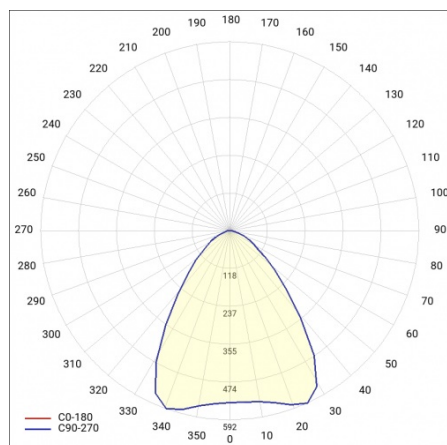

## TECHNICAL PARAMETERS TABLE

Rated power of the luminaire [W]:	128	Impact resistance:	IK08
Index:	967870	Ingress protection:	IP66
Colour temperature [K]:	4000	Mounting version:	surface, suspended
Light source:	LED	Cable length [m]:	0.30
Luminous flux [lm]:	20700	Dimensions of single box [mm]:	140/350/350
Nominal power [W]:	126	Net weight [kg]:	2.330
Beam angle [°]:	75	Warranty [years]:	5
Supply voltage [V]:	220 - 240	AC voltage range [V]:	198 – 264
Frequency [Hz]:	50 - 60	DC voltage range [V]:	176 – 280
Diffuser material:	PC	LED lifespan L70B50 [h]:	107000
Energy efficiency class:	B	LED lifespan L80B20 [h]:	65000
Luminous efficacy [lm/W]:	162	LED lifespan L90B10 [h]:	32000
Electrical protection class:	I	Working temperature [°C]:	from -25 to +50
Colour rendering index:	>80	Category type:	high-bay and low-bay
SDCM:	≤ 3	Photobiological safety:	Risk Group 1 (no photobiological hazard under normal behavioral limitation)
Power factor:	0.95	ETIM class:	EC001716
Surge protection [kV]:	4	The number of implement units:	1
Diffuser type:	transparent	Warranty [years]:	5
Diffuser colour:	transparent	CE certificate:	<a href="#">156/2023</a>
Material of the body:	powder coated aluminium	PZH certificate:	<a href="#">B-BK-60212-0481/21</a>
Colour of the body:	grey	Manual:	<a href="#">Download PDF</a>
Dimensions (H/W/T/S) [mm]:	107/320	Plik LDT:	<a href="#">Download</a>

## LIGHT CURVES