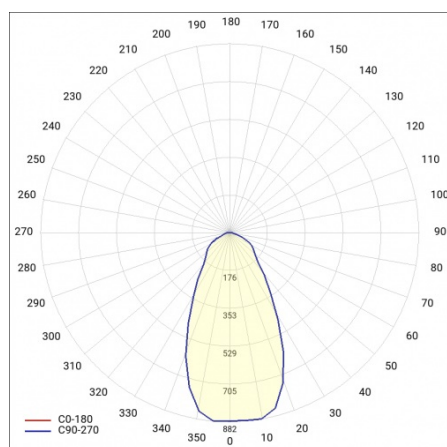

## TECHNICAL PARAMETERS TABLE

Rated power of the luminaire [W]:	72	Impact resistance:	IK08
Index:	967726	Ingress protection:	IP66
Colour temperature [K]:	4000	Mounting version:	surface, suspended
Light source:	LED	Cable length [m]:	0.30
Luminous flux [lm]:	11700	Dimensions of single box [mm]:	140/350/350
Nominal power [W]:	72	Net weight [kg]:	2.330
Beam angle [°]:	55	Warranty [years]:	5
Supply voltage [V]:	220 - 240	AC voltage range [V]:	198 – 264
Frequency [Hz]:	50 - 60	DC voltage range [V]:	190 – 280
Diffuser material:	PC	LED lifespan L70B50 [h]:	107000
Energy efficiency class:	B	LED lifespan L80B20 [h]:	65000
Luminous efficacy [lm/W]:	160	LED lifespan L90B10 [h]:	32000
Electrical protection class:	I	Working temperature [°C]:	from -25 to +55
Colour rendering index:	>80	Category type:	high-bay and low-bay
SDCM:	≤ 3	Photobiological safety:	Risk Group 1 (no photobiological hazard under normal behavioral limitation)
Power factor:	0.95	ETIM class:	EC001716
Surge protection [kV]:	4	The number of implement units:	1
Diffuser type:	transparent	Warranty [years]:	5
Diffuser colour:	transparent	CE certificate:	<a href="#">156/2023</a>
Material of the body:	powder coated aluminium	PZH certificate:	<a href="#">B-BK-60212-0481/21</a>
Colour of the body:	grey	Manual:	<a href="#">Download PDF</a>
Dimensions (H/W/T/S) [mm]:	107/320	Plik LDT:	<a href="#">Download</a>

## LIGHT CURVES