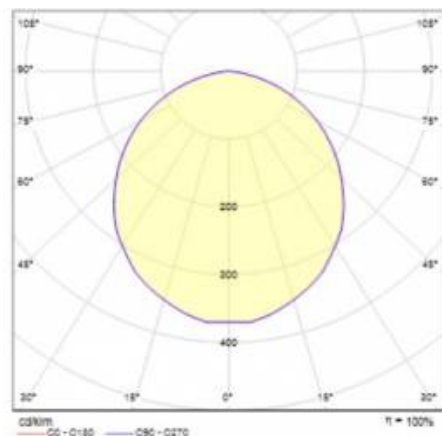

SQ 160 LED P 1800LM MAT 840 (17W)

DETAILED CARD

TECHNICAL PARAMETERS TABLE

Index:	570636	Dimensions (H/W/T/S) [mm]:	158/158/70
Light source:	LED module	Mounting dimensions [mm]:	145x145
Nominal power [W]:	17	Impact resistance:	IK08
Rated power of the luminaire [W]:	18	Ingress protection:	IP44/20
Supply voltage [V]:	220 - 240	Glow wire test [°C]:	650
Frequency [Hz]:	50 - 60	Mounting version:	recessed
Luminous flux [lm]:	1800	Working temperature [°C]:	from -20 to +35
Luminous efficacy [lm/W]:	95	Net weight [kg]:	0.270
Energy efficiency class:	E	Warranty [years]:	5
Electrical protection class:	I	Category type:	downlights
Colour temperature [K]:	4000	LED lifespan L70B50 [h]:	132000
Colour rendering index:	>80	LED lifespan L80B20 [h]:	84000
SDCM:	≤ 3	LED lifespan L90B10 [h]:	42000
Power factor:	0.99	Photobiological safety:	RG0 - exempt (no photobiological hazard)
Beam angle [°]:	110	Warranty [years]:	5
Diffuser material:	PS	Category of application:	HoReCa, commercial facilities, educational institutions, art and culture
Diffuser type:	MAT	Manual:	Download PDF
Material of the body:	ABS	CE certificate:	315/2023
Colour of the body:	white		

LIGHT CURVES

Card creation date: 19 August 2024

The company reserves the right to make design changes or upgrades in the presented product. Product data sheet does not constitute an offer. * Parameter tolerance is +/- 10%

This product is a subject to electric and electronic waste equipment regulations (WEEE).

Certificate CE - Nr: 315/2023

Lena Lighting S.A.
ul. Kórnicka 52, 63-000 Środa Wielkopolska
tel. +48 61 28 60 333 (Pn-Pt, 8-16), e-mail: hello@lenalighting.pl, www.lenalighting.pl