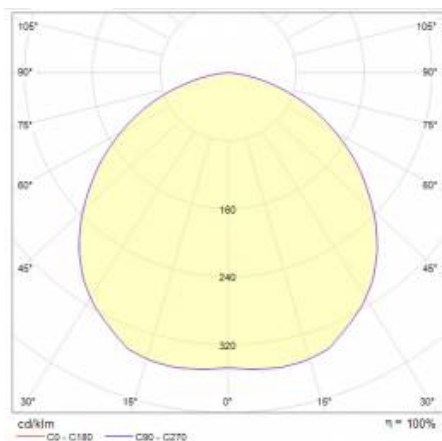

RQ 160 LED N 2100LM PRM 830 (17W)

DETAILED CARD

TECHNICAL PARAMETERS TABLE

Index:	570537	Dimensions (H/W/T/S) [mm]:	166/86
Light source:	LED module	Mounting dimensions [mm]:	117
Nominal power [W]:	17	Impact resistance:	IK08
Rated power of the luminaire [W]:	18	Ingress protection:	IP33
Supply voltage [V]:	220 - 240	Glow wire test [°C]:	650
Frequency [Hz]:	50 - 60	Mounting version:	surface
Luminous flux [lm]:	2100	Working temperature [°C]:	from -20 to +35
Luminous efficacy [lm/W]:	111	Net weight [kg]:	0.400
Energy efficiency class:	D	Category type:	downlights
Electrical protection class:	I	LED lifespan L70B50 [h]:	132000
Colour temperature [K]:	3000	LED lifespan L80B20 [h]:	84000
Colour rendering index:	>80	LED lifespan L90B10 [h]:	42000
SDCM:	≤ 3	Photobiological safety:	RG0 - exempt (no photobiological hazard)
Power factor:	0.99	Warranty [years]:	5
Beam angle [°]:	115	Category of application:	HoReCa, commercial facilities, educational institutions, art and culture
Diffuser material:	PC	Warranty [years]:	5
Diffuser type:	PRM	CE certificate:	317/2023
Material of the body:	ABS	Manual:	Download PDF
Colour of the body:	white		

LIGHT CURVES