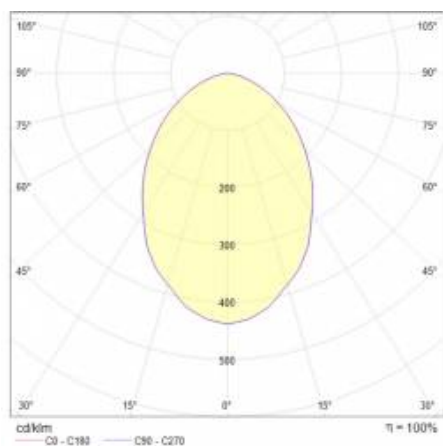

RQ 160 LED N 2050LM 75DEG 840 (17W)

DETAILED CARD

TECHNICAL PARAMETERS TABLE

Index:	570438	Dimensions (H/W/T/S) [mm]:	166/86
Light source:	LED module	Mounting dimensions [mm]:	117
Nominal power [W]:	17	Impact resistance:	IK08
Rated power of the luminaire [W]:	18	Ingress protection:	IP33
Supply voltage [V]:	220 - 240	Glow wire test [°C]:	650
Frequency [Hz]:	50 - 60	Mounting version:	surface
Luminous flux [lm]:	2050	Working temperature [°C]:	from -20 to +35
Luminous efficacy [lm/W]:	109	Net weight [kg]:	0.500
Energy efficiency class:	E	Category type:	downlights
Electrical protection class:	I	LED lifespan L70B50 [h]:	132000
Colour temperature [K]:	4000	LED lifespan L80B20 [h]:	84000
Colour rendering index:	>80	LED lifespan L90B10 [h]:	42000
SDCM:	≤ 3	Photobiological safety:	RG0 - exempt (no photobiological hazard)
Power factor:	0.99	Warranty [years]:	5
Beam angle [°]:	75	Category of application:	HoReCa, commercial facilities, educational institutions, art and culture
Diffuser material:	PC	Warranty [years]:	5
Diffuser type:	OPAL	CE certificate:	317/2023
Optics:	lens	Manual:	Download PDF
Material of the body:	ABS	ETIM class:	EC002892
Colour of the body:	white		

LIGHT CURVES