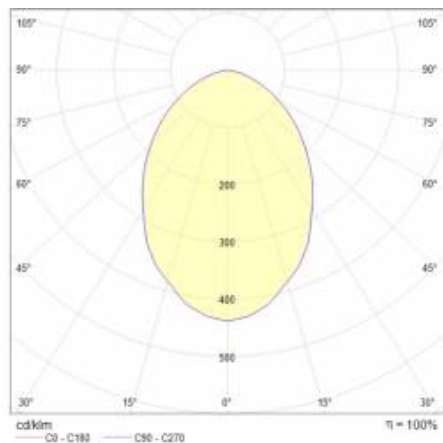

RQ 160 LED N 1900LM 75DEG 830 (17W)

DETAILED CARD

TECHNICAL PARAMETERS TABLE

Index:	570582	Colour of the body:	white
Light source:	LED module	Dimensions (H/W/T/S) [mm]:	166/86
Nominal power [W]:	17	Mounting dimensions [mm]:	117
Rated power of the luminaire [W]:	18	Impact resistance:	IK08
Supply voltage [V]:	220 - 240	Ingress protection:	IP33
Frequency [Hz]:	50 - 60	Glow wire test [°C]:	650
Luminous flux [lm]:	1900	Mounting version:	surface
Luminous efficacy [lm/W]:	101	Working temperature [°C]:	from -20 to +35
Energy efficiency class:	E	Net weight [kg]:	0.500
Electrical protection class:	I	Category type:	downlights
Colour temperature [K]:	3000	LED lifespan L70B50 [h]:	132000
Colour rendering index:	>80	LED lifespan L80B20 [h]:	84000
SDCM:	≤ 3	LED lifespan L90B10 [h]:	42000
Power factor:	0.99	Photobiological safety:	RG0 - exempt (no photobiological hazard)
Beam angle [°]:	75	Warranty [years]:	5
Diffuser material:	PC	Category of application:	HoReCa, commercial facilities, educational institutions, art and culture
Diffuser type:	OPAL	Warranty [years]:	5
Optics:	lens	CE certificate:	317/2023
Material of the body:	ABS	Manual:	Download PDF

LIGHT CURVES