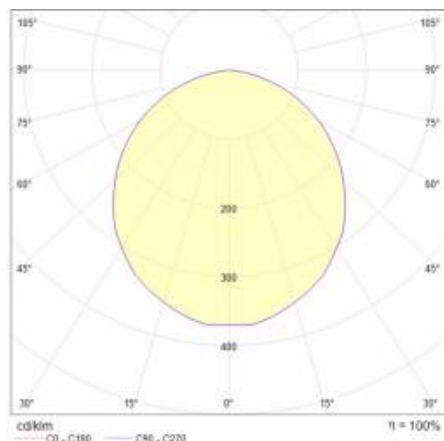

RQ 160 LED N 1700LM MAT 830 (17W)

DETAILED CARD

TECHNICAL PARAMETERS TABLE

Index:	570483	Dimensions (H/W/T/S) [mm]:	166/86
Light source:	LED module	Mounting dimensions [mm]:	117
Nominal power [W]:	17	Impact resistance:	IK08
Rated power of the luminaire [W]:	18	Ingress protection:	IP33
Supply voltage [V]:	220 - 240	Mounting version:	surface
Frequency [Hz]:	50 - 60	Working temperature [°C]:	from -20 to +35
Luminous flux [lm]:	1700	Number on the palette [pcs]:	364
Luminous efficacy [lm/W]:	90	Net weight [kg]:	0.400
Energy efficiency class:	E	LED lifespan L70B50 [h]:	150000
Electrical protection class:	I	LED lifespan L80B10 [h]:	100000
Colour temperature [K]:	3000	LED lifespan L90B10 [h]:	50000
Color rendering index (Ra) >:	80	Light distribution type:	lambertian
SDCM:	3	Category of application:	educational institutions, HoReCa, commercial facilities
Power factor:	0.99	Photobiological safety:	RG0 - exempt (no photobiological hazard)
Beam angle [°]:	110	Warranty [years]:	5
Diffuser material:	PC	CE certificate:	317/2023
Diffuser type:	matt	PZH certificate:	B-BK-60112-0365-2022
Material of the body:	ABS	Manual:	Download PDF
Colour of the body:	white	Plik LDT:	Download

LIGHT CURVES