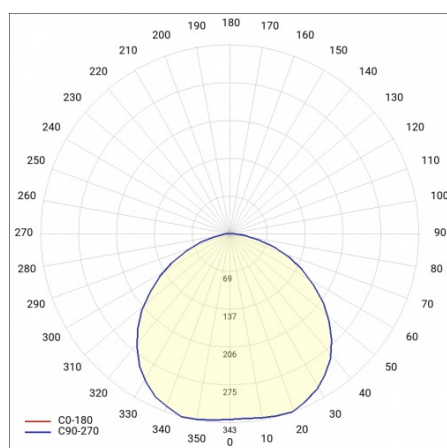

RQ 160 LED P 2900LM PRM 840 (21W)

DETAILED CARD

TECHNICAL PARAMETERS TABLE

Nominal power [W]:	21	Mounting dimensions [mm]:	150
Index:	570094	Impact resistance:	IK08
Colour temperature [K]:	4000	Ingress protection:	IP44/20
Light source:	LED module	Glow wire test [°C]:	650
Luminous flux [lm]:	2900	Mounting version:	recessed
Diffuser type:	PRM	Working temperature [°C]:	from -20 to +35
Rated power of the luminaire [W]:	22	Number on the palette [pcs]:	420
Beam angle [°]:	115	Warranty [years]:	5
Supply voltage [V]:	220 - 240	Flicker procent:	67
Energy efficiency class:	D	Luminous flux of the luminaire 0 min [lm]*:	2927
Frequency [Hz]:	50 - 60	ITHD [%]:	16
Luminous efficacy [lm/W]:	131	LED lifespan L70B50 [h]:	132000
Electrical protection class:	I	LED lifespan L80B20 [h]:	84000
Colour rendering index:	>80	LED lifespan L90B10 [h]:	42000
SDCM:	≤ 3	Photobiological safety:	RG0 - exempt (no photobiological hazard)
Power factor:	0.99	Warranty [years]:	5
Diffuser material:	PC	Category of application:	HoReCa, commercial facilities, educational institutions, art and culture
Material of the body:	ABS	Manual:	Download PDF
Colour of the body:	white	CE certificate:	318/2023
Dimensions (H/W/T/S) [mm]:	162/70	Plik LDT:	Download

LIGHT CURVES

Card creation date: 09 January 2025

The company reserves the right to make design changes or upgrades in the presented product. Product data sheet does not constitute an offer. * Parameter tolerance is +/- 10%

This product is a subject to electric and electronic waste equipment regulations (WEEE).

Certificate CE - Nr: 318/2023

Lena Lighting S.A.
ul. Kórnicka 52, 63-000 Środa Wielkopolska
tel. +48 61 28 60 333 (Pn-Pt, 8-16), e-mail: hello@lenalighting.pl, www.lenalighting.pl