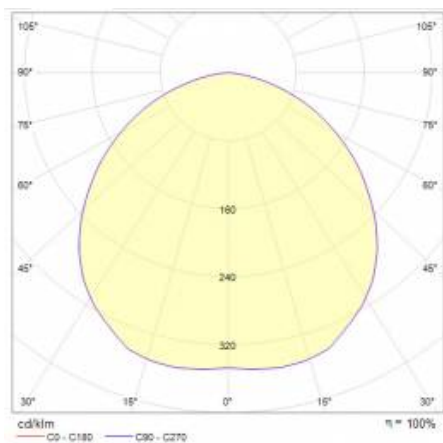

RQ 160 LED P 2750LM PRM 830 (21W)

DETAILED CARD

TECHNICAL PARAMETERS TABLE

Index:	570247	Mounting dimensions [mm]:	150
Light source:	LED module	Impact resistance:	IK08
Nominal power [W]:	21	Ingress protection:	IP44/20
Rated power of the luminaire [W]:	22	Glow wire test [°C]:	650
Supply voltage [V]:	220 - 240	Mounting version:	recessed
Frequency [Hz]:	50 - 60	Working temperature [°C]:	from -20 to +35
Luminous flux [lm]:	2750	Number on the palette [pcs]:	420
Luminous efficacy [lm/W]:	125	Warranty [years]:	5
Energy efficiency class:	D	Flicker procent:	67
Electrical protection class:	I	Luminous flux of the luminaire 0 min [lm]*:	2746
Colour temperature [K]:	3000	ITHD [%]:	16
Colour rendering index:	>80	LED lifespan L70B50 [h]:	132000
SDCM:	≤ 3	LED lifespan L80B20 [h]:	84000
Power factor:	0.99	LED lifespan L90B10 [h]:	42000
Beam angle [°]:	115	Photobiological safety:	RG0 - exempt (no photobiological hazard)
Diffuser material:	PC	Warranty [years]:	5
Diffuser type:	PRM	Category of application:	HoReCa, commercial facilities, educational institutions, art and culture
Material of the body:	ABS	Manual:	Download PDF
Colour of the body:	white	CE certificate:	318/2023
Dimensions (H/W/T/S) [mm]:	162/70		

LIGHT CURVES

Card creation date: 17 July 2024

The company reserves the right to make design changes or upgrades in the presented product. Product data sheet does not constitute an offer. * Parameter tolerance is +/- 10%

This product is a subject to electric and electronic waste equipment regulations (WEEE).

Certificate CE - Nr: 318/2023

Lena Lighting S.A.
ul. Kórnicka 52, 63-000 Środa Wielkopolska
tel. +48 61 28 60 333 (Pn-Pt, 8-16), e-mail: hello@lenalighting.pl, www.lenalighting.pl