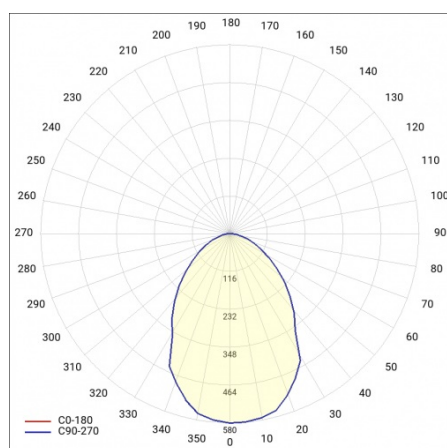

RQ 160 LED P 2800LM 75DEG 840 (21W)

DETAILED CARD

TECHNICAL PARAMETERS TABLE

Nominal power [W]:	21	Mounting dimensions [mm]:	150
Index:	570148	Impact resistance:	IK08
Colour temperature [K]:	4000	Ingress protection:	IP44/20
Light source:	LED module	Glow wire test [°C]:	650
Luminous flux [lm]:	2800	Mounting version:	recessed
Diffuser type:	OPAL	Working temperature [°C]:	from -20 to +35
Rated power of the luminaire [W]:	22	Number on the palette [pcs]:	420
Beam angle [°]:	75	Warranty [years]:	5
Supply voltage [V]:	220 - 240	Flicker procent:	67
Energy efficiency class:	D	Luminous flux of the luminaire 0 min [lm]*:	2756
Frequency [Hz]:	50 - 60	ITHD [%]:	16
Luminous efficacy [lm/W]:	125	LED lifespan L70B50 [h]:	132000
Electrical protection class:	I	LED lifespan L80B20 [h]:	84000
Colour rendering index:	>80	LED lifespan L90B10 [h]:	42000
SDCM:	≤ 3	Photobiological safety:	RG0 - exempt (no photobiological hazard)
Power factor:	0.99	Warranty [years]:	5
Diffuser material:	PC	Category of application:	HoReCa, commercial facilities, educational institutions, art and culture
Optics:	lens	Manual:	Download PDF
Material of the body:	ABS	CE certificate:	318/2023
Colour of the body:	white	Plik LDT:	Download
Dimensions (H/W/T/S) [mm]:	162/70		

LIGHT CURVES

Card creation date: 09 January 2025

The company reserves the right to make design changes or upgrades in the presented product. Product data sheet does not constitute an offer. * Parameter tolerance is +/- 10%

This product is a subject to electric and electronic waste equipment regulations (WEEE).

Certificate CE - Nr: 318/2023

Lena Lighting S.A.
ul. Kórnicka 52, 63-000 Środa Wielkopolska
tel. +48 61 28 60 333 (Pn-Pt, 8-16), e-mail: hello@lenalighting.pl, www.lenalighting.pl