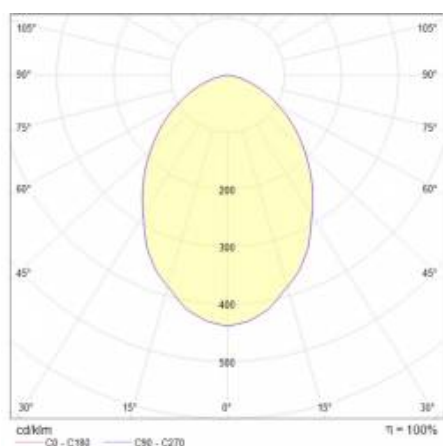

RQ 160 LED P 2800LM 75DEG 840 (21W)

DETAILED CARD

TECHNICAL PARAMETERS TABLE

Index:	570148	Dimensions (H/W/T/S) [mm]:	162/70
Light source:	LED module	Mounting dimensions [mm]:	150
Nominal power [W]:	21	Impact resistance:	IK08
Rated power of the luminaire [W]:	22	Ingress protection:	IP44/20
Supply voltage [V]:	220 - 240	Glow wire test [°C]:	650
Frequency [Hz]:	50 - 60	Mounting version:	recessed
Luminous flux [lm]:	2800	Working temperature [°C]:	from -20 to +35
Luminous efficacy [lm/W]:	125	Number on the palette [pcs]:	420
Energy efficiency class:	D	Warranty [years]:	5
Electrical protection class:	I	Flicker procent:	67
Colour temperature [K]:	4000	Luminous flux of the luminaire 0 min [lm]*:	2756
Colour rendering index:	>80	ITHD [%]:	16
SDCM:	≤ 3	LED lifespan L70B50 [h]:	132000
Power factor:	0.99	LED lifespan L80B20 [h]:	84000
Beam angle [°]:	75	LED lifespan L90B10 [h]:	42000
Diffuser material:	PC	Photobiological safety:	RG0 - exempt (no photobiological hazard)
Diffuser type:	OPAL	Warranty [years]:	5
Optics:	lens	Category of application:	HoReCa, commercial facilities, educational institutions, art and culture
Material of the body:	ABS	Manual:	Download PDF
Colour of the body:	white	CE certificate:	318/2023

LIGHT CURVES

Card creation date: 17 July 2024

The company reserves the right to make design changes or upgrades in the presented product. Product data sheet does not constitute an offer. * Parameter tolerance is +/- 10%

This product is a subject to electric and electronic waste equipment regulations (WEEE).

Certificate CE - Nr: 318/2023

Lena Lighting S.A.
ul. Kórnicka 52, 63-000 Środa Wielkopolska
tel. +48 61 28 60 333 (Pn-Pt, 8-16), e-mail: hello@lenalighting.pl, www.lenalighting.pl