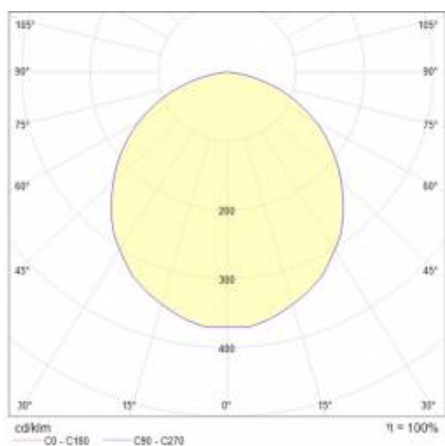

RQ 160 LED P 2300LM MAT 830 (21W)

DETAILED CARD

TECHNICAL PARAMETERS TABLE

Index:	570193	Mounting dimensions [mm]:	150
Light source:	LED module	Impact resistance:	IK08
Nominal power [W]:	21	Ingress protection:	IP44/20
Rated power of the luminaire [W]:	22	Glow wire test [°C]:	650
Supply voltage [V]:	220 - 240	Mounting version:	recessed
Frequency [Hz]:	50 - 60	Working temperature [°C]:	from -20 to +35
Luminous flux [lm]:	2300	Number on the palette [pcs]:	420
Luminous efficacy [lm/W]:	104	Warranty [years]:	5
Energy efficiency class:	E	Flicker procent:	67
Electrical protection class:	I	Luminous flux of the luminaire 0 min [lm]*:	2298
Colour temperature [K]:	3000	ITHD [%]:	16
Colour rendering index:	>80	LED lifespan L70B50 [h]:	132000
SDCM:	≤ 3	LED lifespan L80B20 [h]:	84000
Power factor:	0.99	LED lifespan L90B10 [h]:	42000
Beam angle [°]:	110	Photobiological safety:	RG0 - exempt (no photobiological hazard)
Diffuser material:	PC	Warranty [years]:	5
Diffuser type:	MAT	Category of application:	HoReCa, commercial facilities, educational institutions, art and culture
Material of the body:	ABS	Manual:	Download PDF
Colour of the body:	white	CE certificate:	318/2023
Dimensions (H/W/T/S) [mm]:	162/70		

LIGHT CURVES

Card creation date: 17 July 2024

The company reserves the right to make design changes or upgrades in the presented product. Product data sheet does not constitute an offer. * Parameter tolerance is +/- 10%

This product is a subject to electric and electronic waste equipment regulations (WEEE).

Certificate CE - Nr: 318/2023

Lena Lighting S.A.
ul. Kórnicka 52, 63-000 Środa Wielkopolska
tel. +48 61 28 60 333 (Pn-Pt, 8-16), e-mail: hello@lenalighting.pl, www.lenalighting.pl